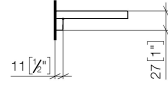

83 482 970 Product version from 10/1/2023

mm [inches]