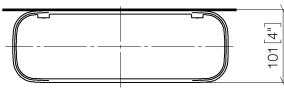

83 482 970 Product version from 10/1/2023

- width 300mm
- height 26 mm
- 100mm projection
- without grid element

	Platinum	83 482 970-08
	Chrome	83 482 970-00
	Brushed Platinum	83 482 970-06
	Dark Chrome	83 482 970-19
	Light Gold (PVD)	83 482 970-26
	Brushed Light Gold (PVD)	83 482 970-27
	Brushed Durabrass (23kt Gold)	83 482 970-28
	Matte Black	83 482 970-33
	Brushed Gold (PVD)	83 482 970-37
	Brushed Dark Brass (PVD)	83 482 970-39
	Brushed Bronze (PVD)	83 482 970-42
	Brushed Dark Bronze (PVD)	83 482 970-43
	Brushed Champagne (22kt Gold)	83 482 970-46
	Champagne (22kt Gold)	83 482 970-47
	Brushed Chrome	83 482 970-93
	Brushed Dark Platinum	83 482 970-99

Required miscellaneous

Grid element - Matte Black	82 482 970-33
•plastic grid elements	

Required miscellaneous

Grid element - Creamy White	82 482 970-51
•plastic grid elements	

Required miscellaneous

Grid element - Light Grey	82 482 970-52
•plastic grid elements	

Required miscellaneous

Grid element - Taupe	82 482 970-53
•plastic grid elements	

83 482 970 Product version from 10/1/2023

mm [inches]

83 482 970 Product version from 10/1/2023

Parts for other finishes can be found here: [Chrome](#)

Spare parts list

No.	Item Number	Name	Quantity used	Delivery time
1	90 30 30 520 00-08	Cover for screw Mirror screw Ø 12 x 8 mm - Platinum	1.00	54
2	05 30 31 002 00 90	Mounting Bolt Round head 4,5 x 40 mm -	1.00	14
3	08 17 97 578-08	Holder for soap tray 300 x 26,5 x 101 mm - Platinum	1.00	54