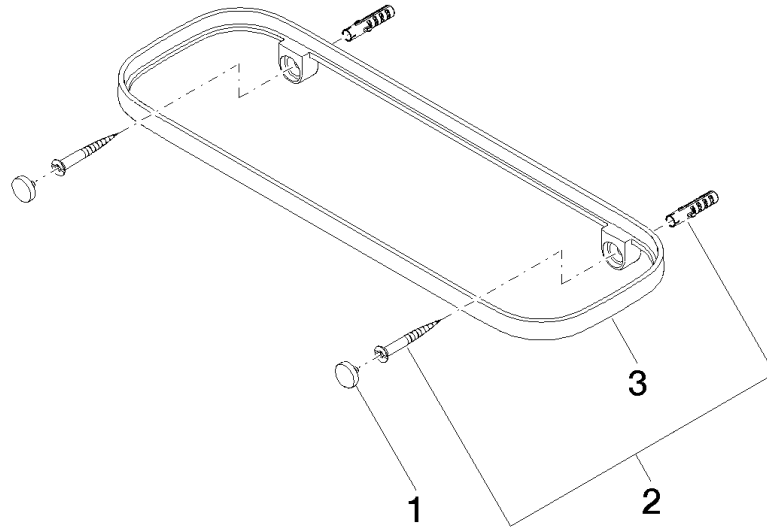

83 482 970 Product version from 10/1/2023

- width 300mm
- height 26 mm
- 100mm projection
- without grid element

	Platinum	83 482 970-08
	Chrome	83 482 970-00
	Brushed Platinum	83 482 970-06
	Dark Chrome	83 482 970-19
	Light Gold (PVD)	83 482 970-26
	Brushed Light Gold (PVD)	83 482 970-27
	Brushed Durabrass (23kt Gold)	83 482 970-28
	Matte Black	83 482 970-33
	Brushed Gold (PVD)	83 482 970-37
	Brushed Dark Brass (PVD)	83 482 970-39
	Brushed Bronze (PVD)	83 482 970-42
	Brushed Dark Bronze (PVD)	83 482 970-43
	Brushed Champagne (22kt Gold)	83 482 970-46
	Champagne (22kt Gold)	83 482 970-47
	Brushed Chrome	83 482 970-93
	Brushed Dark Platinum	83 482 970-99

Required miscellaneous

Grid element - Taupe	82 482 970-53
•plastic grid elements	

83 482 970 Product version from 10/1/2023

mm [inches]

83 482 970 Product version from 10/1/2023

Parts for other finishes can be found here: [Chrome](#)

Spare parts list

No.	Item Number	Name	Quantity used	Delivery time
1	90 30 30 520 00-08	Cover for screw Mirror screw Ø 12 x 8 mm - Platinum	1.00	54
2	05 30 31 002 00 90	Mounting Bolt Round head 4,5 x 40 mm -	1.00	14
3	08 17 97 578-08	Holder for soap tray 300 x 26,5 x 101 mm - Platinum	1.00	54