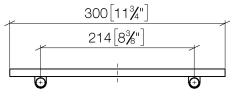

83 482 970 Product version from 10/1/2023

mm [inches]