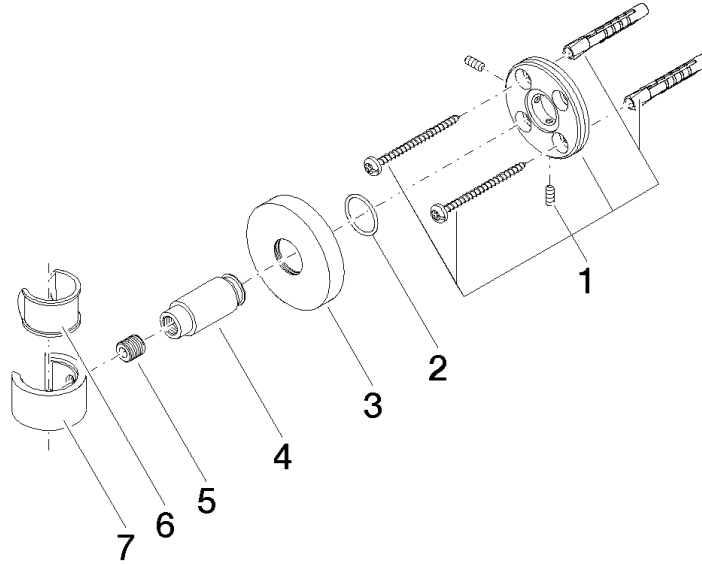

28 050 625 Product version from 10/1/2023

• rosette Ø 55 mm

	Brushed Platinum	28 050 625-06
	Chrome	28 050 625-00
	Dark Chrome	28 050 625-19
	Light Gold (PVD)	28 050 625-26
	Brushed Light Gold (PVD)	28 050 625-27
	Brushed Durabronze (23kt Gold)	28 050 625-28
	Matte Black	28 050 625-33
	Brushed Gold (PVD)	28 050 625-37
	Brushed Dark Brass (PVD)	28 050 625-39
	Brushed Bronze (PVD)	28 050 625-42
	Brushed Dark Bronze (PVD)	28 050 625-43
	Brushed Champagne (22kt Gold)	28 050 625-46
	Champagne (22kt Gold)	28 050 625-47
	Brushed Chrome	28 050 625-93
	Brushed Dark Platinum	28 050 625-99

28 050 625 Product version from 10/1/2023

mm [inches]

28 050 625 Product version from 10/1/2023

Parts for other finishes can be found here: [Chrome](#)

### Spare parts list

No.	Item Number	Name	Quantity used	Delivery time
6	90 18 40 035 00 90	Sleeve -	1.00	14
1	05 17 62 500 00 90	Attachment set round M50 x 1,5 mm -	1.00	14
5	08 18 50 585 90	Pipe Ø 10 x 10 mm -	1.00	14
3	08 27 62 500-06	Rosette Ø 55 x 9,5 mm - Brushed Platinum	1.00	20
7	09 17 20 014-06	Holder for hand shower Fork 20 x 35 x 31 mm - Brushed Platinum	1.00	20
2	90 14 10 032 00 90	O-Ring 18,1 x 1,6 mm -	1.00	14
4	08 17 62 550-06	Holder Spray fork Ø 18 x 42 mm - Brushed Platinum	1.00	20