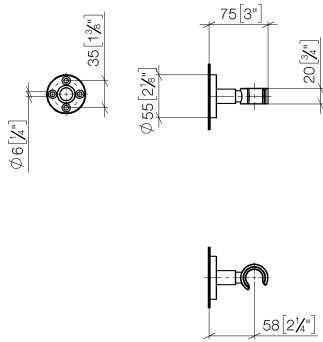

28 050 625 Product version from 10/1/2023

• rosette Ø 55 mm

	Brushed Platinum	28 050 625-06
	Chrome	28 050 625-00
	Dark Chrome	28 050 625-19
	Light Gold (PVD)	28 050 625-26
	Brushed Light Gold (PVD)	28 050 625-27
	Brushed Durabronze (23kt Gold)	28 050 625-28
	Matte Black	28 050 625-33
	Brushed Gold (PVD)	28 050 625-37
	Brushed Dark Brass (PVD)	28 050 625-39
	Brushed Bronze (PVD)	28 050 625-42
	Brushed Dark Bronze (PVD)	28 050 625-43
	Brushed Champagne (22kt Gold)	28 050 625-46
	Champagne (22kt Gold)	28 050 625-47
	Brushed Chrome	28 050 625-93
	Brushed Dark Platinum	28 050 625-99

28 050 625 Product version from 10/1/2023

mm [inches]

28 050 625 Product version from 10/1/2023

Parts for other finishes can be found here: [Chrome](#)

### Spare parts list

No.	Item Number	Name	Quantity used	Delivery time
6	90 18 40 035 00 90	Sleeve -	1.00	14
1	05 17 62 500 00 90	Attachment set round M50 x 1,5 mm -	1.00	14
5	08 18 50 585 90	Pipe Ø 10 x 10 mm -	1.00	14
3	08 27 62 500-06	Rosette Ø 55 x 9,5 mm - Brushed Platinum	1.00	20
7	09 17 20 014-06	Holder for hand shower Fork 20 x 35 x 31 mm - Brushed Platinum	1.00	20
2	90 14 10 032 00 90	O-Ring 18,1 x 1,6 mm -	1.00	14
4	08 17 62 550-06	Holder Spray fork Ø 18 x 42 mm - Brushed Platinum	1.00	20