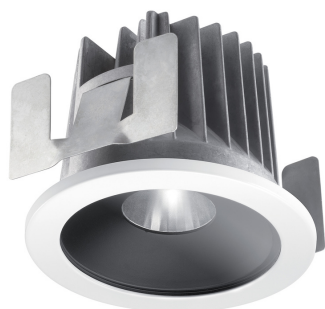

Concord

MYRIAD DECO IP65 FLOOD 4000K PHDM BLACK WBEZ 2058900

Features

- MYRIAD IP65 FLOOD 4000K Phase dimmable with black reflector and white bezel

Product Overview

Product name	MYRIAD DECO IP65 FLOOD 4000K PHDM BLACK WBEZ
Technology	LED
Cap/Base	N/A
Housing	Aluminium
Mount	Ceiling recessed mounting
Environment	Interior
Fixture luminous flux (lm)	977
Luminaire efficacy (lm/W)	98
LOR (%)	100
Colour temperature (K)	4000
Light colour	Neutral White
CRI (Ra)	90
Colour Variation Initial (SDCM)	3
Photobiological Risk Group	RG1
Total power consumption (W)	10
Electrical protection	Class II
Control gear type	Electronic ballast
Housing colour	Black
IP rating	IP65/20
IK rating	IK02

Concord

MYRIAD DECO IP65 FLOOD 4000K PHDM BLACK WBEZ 2058900

Product EAN number

5025768589005

Warranty

5 years

Photometry

Technical drawings

Dimensions (mm)

Data table

Concord

MYRIAD DECO IP65 FLOOD 4000K PHDM BLACK WBEZ 2058900

GENERAL DATA

Product name	MYRIAD DECO IP65 FLOOD 4000K PHDM BLACK WBEZ
Technology	LED
Cap/Base	N/A
Housing	Aluminium
Mount	Ceiling recessed mounting
Environment	Interior
Performance ambient temperature Tq (°C)	25
Warranty	5 years

Concord

MYRIAD DECO IP65 FLOOD 4000K PHDM BLACK WBEZ 2058900

LIFETIME DATA

Lifespan L70 B50	100000
Lifespan L80 B20	100000
Lifespan L90 B10	68500

PHYSICAL DATA

Housing colour	Black
IP rating	IP65/20
IK rating	IK02
Diffuser finish	Bezel (or Ring)
Nominal Product Diameter (mm)	90
Weight (kg)	0.44
Recessed Depth (mm)	72