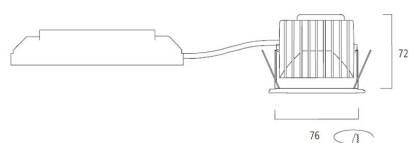

Dimensions (mm)

Data table

Concord

MYRIAD DECO IP65 FLOOD 4000K PHDM BLACK WBEZ 2058900

GENERAL DATA

Product name	MYRIAD DECO IP65 FLOOD 4000K PHDM BLACK WBEZ
Technology	LED
Cap/Base	N/A
Housing	Aluminium
Mount	Ceiling recessed mounting
Environment	Interior
Performance ambient temperature Tq (°C)	25
Warranty	5 years