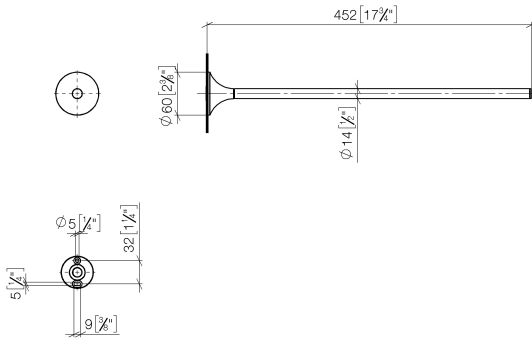

VAIA Towel bar 1-piece non-swivel - Brushed Durabronze (23kt Gold)

VAIA

83 211 809 Product version from 3/13/2017 to 8/29/2019

- rosette Ø 60 mm
- 452mm projection

	Brushed Durabronze (23kt Gold)	83 211 809-28
	Chrome	83 211 809-00
	Brushed Platinum	83 211 809-06
	Platinum	83 211 809-08
	Dark Chrome	83 211 809-19
	Brushed Gold (PVD)	83 211 809-37
	Brushed Dark Brass (PVD)	83 211 809-39
	Brushed Bronze (PVD)	83 211 809-42
	Brushed Dark Bronze (PVD)	83 211 809-43
	Brushed Champagne (22kt Gold)	83 211 809-46
	Champagne (22kt Gold)	83 211 809-47
	Brushed Dark Platinum	83 211 809-99

83 211 809 Product version from 3/13/2017 to 8/29/2019

mm [inches]

83 211 809 Product version from 3/13/2017 to 8/29/2019

Parts for other finishes can be found here: [Chrome](#)

Spare parts list

No.	Item Number	Name	Quantity used	Delivery time
1	05 30 31 025 00 90	Mounting Bolt Round head 4,5 x 60 mm -	1.00	14