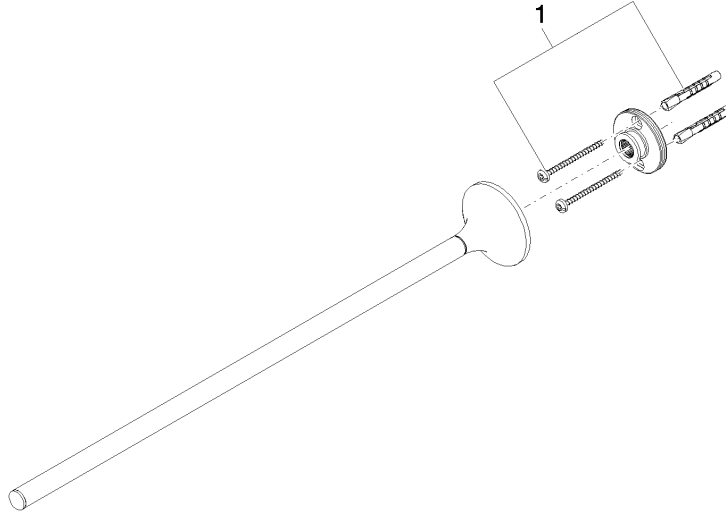

VAIA Towel bar 1-piece non-swivel - Brushed Durabronze (23kt Gold)

VAIA

83 211 809 Product version from 3/13/2017 to 8/29/2019

- rosette Ø 60 mm
- 452mm projection

	Brushed Durabronze (23kt Gold)	83 211 809-28
	Chrome	83 211 809-00
	Brushed Platinum	83 211 809-06
	Platinum	83 211 809-08
	Dark Chrome	83 211 809-19
	Brushed Gold (PVD)	83 211 809-37
	Brushed Dark Brass (PVD)	83 211 809-39
	Brushed Bronze (PVD)	83 211 809-42
	Brushed Dark Bronze (PVD)	83 211 809-43
	Brushed Champagne (22kt Gold)	83 211 809-46
	Champagne (22kt Gold)	83 211 809-47
	Brushed Dark Platinum	83 211 809-99

83 211 809 Product version from 3/13/2017 to 8/29/2019

mm [inches]

83 211 809 Product version from 3/13/2017 to 8/29/2019

Parts for other finishes can be found here: [Chrome](#)

Spare parts list

No.	Item Number	Name	Quantity used	Delivery time
1	05 30 31 025 00 90	Mounting Bolt Round head 4,5 x 60 mm -	1.00	14