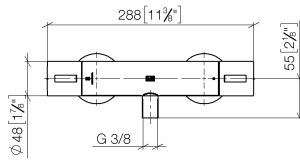

34 442 979 Product version from 10/1/2023

- 3/8" shower outlet
- slide-on rosettes Ø 70 mm
- 1/2" connection
- gauge 150 mm - 13 mm
- with volume control
- WRAS

Intrinsic protection against back flow.

34 442 979 Product version from 10/1/2023

mm [inches]

Flow rate chart

Codes & Standards

DIN 4109	EN 1111	EN 1717	ISO 3822
Scottish Water Byelaws	UK Water Supply Regulations	Ü-Zeichen	

Shower thermostat for wall mounting - Brushed Platinum

SERIES SPECIFIC

Belgaqua_25-342-2

Spare parts list

No.	Item Number	Name	Quantity used	Delivery time
14	90 21 02 069 00-06	Cover/sleeve M20 x 1 - Brushed Platinum	1.00	20
8	04 31 20 540 00 90	Insert for check valve Ø 23,5 x 27,5 mm -	1.00	14
7	09 29 30 050 90	Filter Ø 24 x 4 mm -	2.00	14
2	90 15 02 070 00 90	Thermostat cartridge Ø 39 x 92 mm, 26 l/min. -	1.00	14
5	04 11 04 030 00 90	S-connection with sound damper and seal 1 pair G1/2 x G3/4 -	2.00	14
1	90 17 33 015 00-06	Handle for thermostat Ø 48 x 48 mm - Brushed Platinum	2.00	20
11	90 30 40 017 00 90	Retainer Ø 39 x 50 mm -	1.00	14
6	90 31 20 512 00-06	Rosette two-piece 1 pair - Brushed Platinum	2.00	20
9	09 24 77 008-00	Nut Sleeve nut Ø 33,5 x 15 mm - Chrome	2.00	20
3	90 30 40 010 00 90	Controller for thermostat cartridges -	1.00	14
12	90 14 10 010 00 90	O-Ring EPDM 70 17,0 x 2,0 mm -	1.00	14
4	04 31 20 530 00 90	Insert Ø 23,5 x 27,5 mm -	1.00	14
13	09 31 20 511-06	Nipple - Brushed Platinum	1.00	82
10	90 90 03 236 00 90	Head part 1/2" -	1.00	14