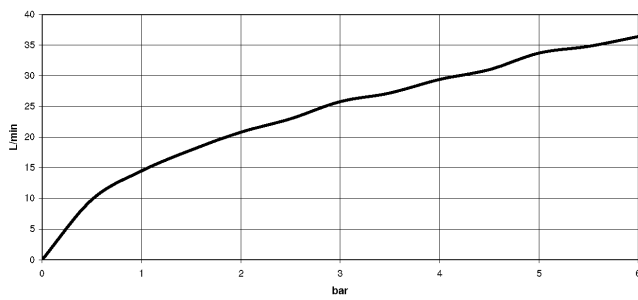

34 442 979 Product version from 10/1/2023

- 3/8" shower outlet
- slide-on rosettes Ø 70 mm
- 1/2" connection
- gauge 150 mm - 13 mm
- with volume control
- WRAS

Intrinsic protection against back flow.

34 442 979 Product version from 10/1/2023

mm [inches]

Flow rate chart

Codes & Standards

DIN 4109	EN 1111	EN 1717	ISO 3822
Scottish Water Byelaws	UK Water Supply Regulations	Ü-Zeichen	

Shower thermostat for wall mounting - Brushed Platinum

SERIES SPECIFIC