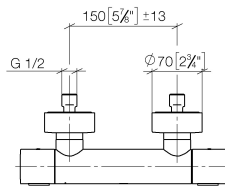

34 442 979 Product version from 10/1/2023

- 3/8" shower outlet
- slide-on rosettes Ø 70 mm
- 1/2" connection
- gauge 150 mm - 13 mm
- with volume control
- WRAS

Intrinsic protection against back flow.

34 442 979 Product version from 10/1/2023

mm [inches]

Flow rate chart

Codes & Standards

DIN 4109	EN 1111	EN 1717	ISO 3822
Scottish Water Byelaws	UK Water Supply Regulations	Ü-Zeichen	

Shower thermostat for wall mounting - Brushed Platinum

SERIES SPECIFIC

Belgaqua_25-342-2

Spare parts list

No.	Item Number	Name	Quantity used	Delivery time
14	90 21 02 069 00-06	Cover/sleeve M20 x 1 - Brushed Platinum	1.00	20
8	04 31 20 540 00 90	Insert for check valve Ø 23,5 x 27,5 mm -	1.00	14
7	09 29 30 050 90	Filter Ø 24 x 4 mm -	2.00	14
2	90 15 02 070 00 90	Thermostat cartridge Ø 39 x 92 mm, 26 l/min. -	1.00	14
5	04 11 04 030 00 90	S-connection with sound damper and seal 1 pair G1/2 x G3/4 -	2.00	14
1	90 17 33 015 00-06	Handle for thermostat Ø 48 x 48 mm - Brushed Platinum	2.00	20
11	90 30 40 017 00 90	Retainer Ø 39 x 50 mm -	1.00	14
6	90 31 20 512 00-06	Rosette two-piece 1 pair - Brushed Platinum	2.00	20
9	09 24 77 008-00	Nut Sleeve nut Ø 33,5 x 15 mm - Chrome	2.00	20
3	90 30 40 010 00 90	Controller for thermostat cartridges -	1.00	14
12	90 14 10 010 00 90	O-Ring EPDM 70 17,0 x 2,0 mm -	1.00	14
4	04 31 20 530 00 90	Insert Ø 23,5 x 27,5 mm -	1.00	14
13	09 31 20 511-06	Nipple - Brushed Platinum	1.00	82
10	90 90 03 236 00 90	Head part 1/2" -	1.00	14