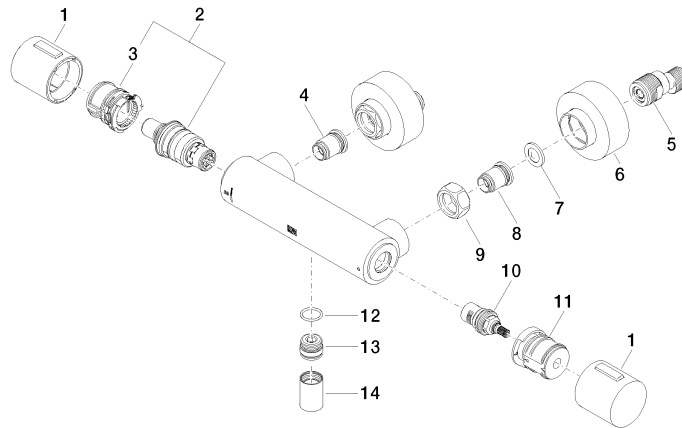

34 442 979 Product version from 10/1/2023

- 3/8" shower outlet
- slide-on rosettes Ø 70 mm
- 1/2" connection
- gauge 150 mm - 13 mm
- with volume control
- WRAS

Intrinsic protection against back flow.

34 442 979 Product version from 10/1/2023

mm [inches]

Flow rate chart

Codes & Standards

DIN 4109	EN 1111	EN 1717	ISO 3822
Scottish Water Byelaws	UK Water Supply Regulations	Ü-Zeichen	

Shower thermostat for wall mounting - Brushed Platinum

SERIES SPECIFIC

Belgaqua_25-342-2

Spare parts list

No.	Item Number	Name	Quantity used	Delivery time
14	90 21 02 069 00-06	Cover/sleeve M20 x 1 - Brushed Platinum	1.00	20
8	04 31 20 540 00 90	Insert for check valve Ø 23,5 x 27,5 mm -	1.00	14
7	09 29 30 050 90	Filter Ø 24 x 4 mm -	2.00	14
2	90 15 02 070 00 90	Thermostat cartridge Ø 39 x 92 mm, 26 l/min. -	1.00	14
5	04 11 04 030 00 90	S-connection with sound damper and seal 1 pair G1/2 x G3/4 -	2.00	14
1	90 17 33 015 00-06	Handle for thermostat Ø 48 x 48 mm - Brushed Platinum	2.00	20
11	90 30 40 017 00 90	Retainer Ø 39 x 50 mm -	1.00	14
6	90 31 20 512 00-06	Rosette two-piece 1 pair - Brushed Platinum	2.00	20
9	09 24 77 008-00	Nut Sleeve nut Ø 33,5 x 15 mm - Chrome	2.00	20
3	90 30 40 010 00 90	Controller for thermostat cartridges -	1.00	14
12	90 14 10 010 00 90	O-Ring EPDM 70 17,0 x 2,0 mm -	1.00	14
4	04 31 20 530 00 90	Insert Ø 23,5 x 27,5 mm -	1.00	14
13	09 31 20 511-06	Nipple - Brushed Platinum	1.00	82
10	90 90 03 236 00 90	Head part 1/2" -	1.00	14