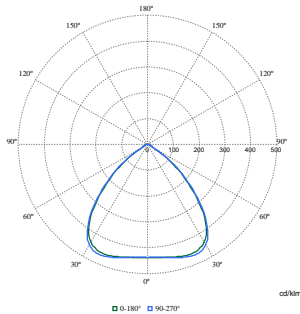

Fotometrische gegevens

Polar Normal (separate) - BY580PI - 910505102889