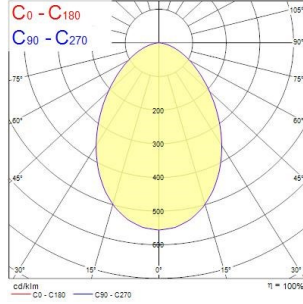

START DOWNLIGHT IP44 150

START Downlight 150 IP44 1100lm 830
0030324

PHOTOMETRY

TECHNICAL DRAWINGS