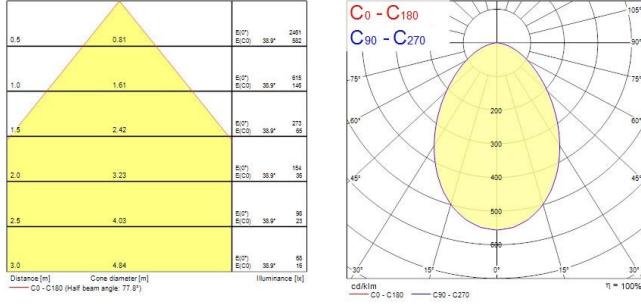

START DOWNLIGHT IP44 150

START Downlight 150 IP44 1100lm 830
0030324

PHOTOMETRY

TECHNICAL DRAWINGS