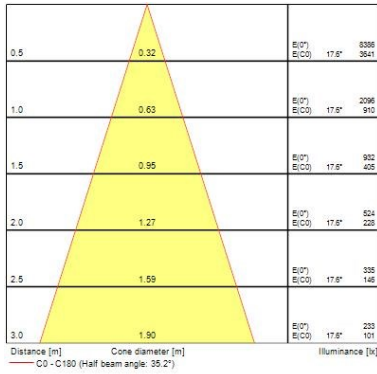

Myriad Deco IP65 White Bezel

MYRIAD DECO IP65 FLOOD 4000K PHDM BLACK WBEZ

2058900

Performance ambient temperature Tq (°C)	25
Warranty	5 years

Optical data

Fixture luminous flux (lm)	977
Luminaire efficacy (lm/W)	98
LOR (%)	100
Colour temperature (K)	4000
Light colour	Neutral White
CRI (Ra)	90
Colour Variation Initial (SDCM)	SDCM3
Adjustable chromaticity	N
Photobiological Risk Group	RG1

Electrical data

Total power consumption (W)	10
Primary Supply/Product voltage - min (V)	230
Electrical protection	Class II
Control gear type	Electronic ballast
Drive current (mA)	250
Energy Efficiency Class (A->G) of contained light source	E
Nominal Frequency (Hz)	50/60Hz

Lifetime data

Lifespan L70 B50	100000
Lifespan L80 B20	100000
Lifespan L90 B10	68500

Physical data

Housing colour	Black
IP rating	IP65/20
IK rating	IK02
Diffuser finish	Bezel (or Ring)
Nominal Product Diameter (mm)	90
Weight (kg)	0.44
Recessed Depth (mm)	72

Packaging

Single packaging type	Carton
Product EAN number	5025768589005
Packaging single width (cm)	15.0
Packaging single depth (cm)	17.5
DUN14 (outer)	05025768589005
Packaging outer length / height (cm)	17.5

Myriad Deco IP65 White Bezel MYRIAD DECO IP65 FLOOD 4000K PHDM BLACK WBEZ 2058900

PHOTOMETRY

TECHNICAL DRAWINGS