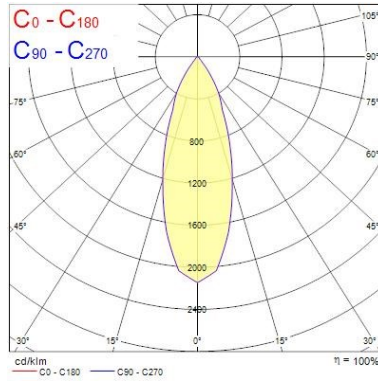

Myriad Deco IP65 White Bezel

MYRIAD DECO IP65 FLOOD 4000K PHDM BLACK WBEZ

2058900

Performance ambient temperature Tq (°C)	25
Warranty	5 years

Optical data

Fixture luminous flux (lm)	977
Luminaire efficacy (lm/W)	98
LOR (%)	100
Colour temperature (K)	4000
Light colour	Neutral White
CRI (Ra)	90
Colour Variation Initial (SDCM)	SDCM3
Adjustable chromaticity	N
Photobiological Risk Group	RG1

Electrical data

Total power consumption (W)	10
Primary Supply/Product voltage - min (V)	230
Electrical protection	Class II
Control gear type	Electronic ballast
Drive current (mA)	250
Energy Efficiency Class (A->G) of contained light source	E
Nominal Frequency (Hz)	50/60Hz

Lifetime data

Lifespan L70 B50	100000
Lifespan L80 B20	100000
Lifespan L90 B10	68500

Physical data

Housing colour	Black
IP rating	IP65/20
IK rating	IK02
Diffuser finish	Bezel (or Ring)
Nominal Product Diameter (mm)	90
Weight (kg)	0.44
Recessed Depth (mm)	72

Packaging

Single packaging type	Carton
Product EAN number	5025768589005
Packaging single width (cm)	15.0
Packaging single depth (cm)	17.5
DUN14 (outer)	05025768589005
Packaging outer length / height (cm)	17.5

Myriad Deco IP65 White Bezel MYRIAD DECO IP65 FLOOD 4000K PHDM BLACK WBEZ 2058900

PHOTOMETRY

TECHNICAL DRAWINGS