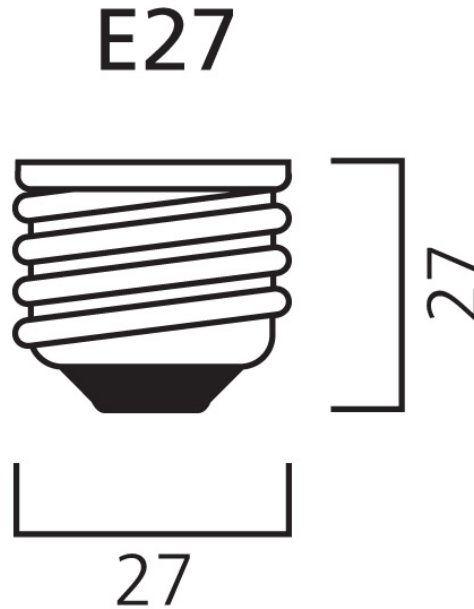

Features

- Stylish and innovative solution
- Fluid design – easily blend with the ambience and change the look and feel of the room
- Uniform light distribution with an element of direct/indirect lighting
- Dimmable functionality to set the desired light level
- Low glare - suitable for low height installation
- Construction: white housing, textured circular reflector and matt diffuser ring
- E27 lamp base, easy-to-install
- 25,000 hours average rated life
- Lumen output: 806lm
- High lumen efficacy - up to 101 lm/W
- Product dimensions (WxL) : 142mm x 118mm
- 3 years warranty
- Environment-friendly – no mercury and lower CO2 emissions
- CRI 80

Product Overview

Product name	TOLEDO RADIANCE WH DIM 806LM 840 E27 SL
Technology	LED
Watt (Rated) (W)	8
Cap/Base	E27
Fixture rating	Open
E-number FI	4740625
E-number SE	8293672
Colour temperature (K)	4000
CRI (Ra)	80
Colour Consistency (SDCM)	6
Colour Variation Initial (SDCM)	6
Wattage (W)	8
Product EAN number	5410288290027
Warranty	3 years
Colour Code	840

Technical drawings

Data table

GENERAL DATA

Product name	TOLEDO RADIANCE WH DIM 806LM 840 E27 SL
Technology	LED
Watt (Rated) (W)	8
Cap/Base	E27
Fixture rating	Open
Performance ambient temperature Tq (°C)	25
E-number FI	4740625
E-number SE	8293672
Warranty	3 years

PHYSICAL DATA

Nominal Product Length (mm)	118
Nominal Product Diameter (mm)	142
Weight (kg)	0.134

PACKAGING

Single packaging type	Carton
Product EAN number	5410288290027
Packaging single width (cm)	13.5
Packaging single depth (cm)	16.5
DUN14 (outer)	15410288290024
Packaging outer length / height (cm)	28.5