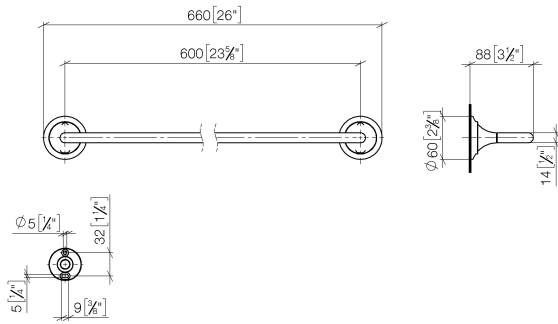

83 060 809 Product version from 3/13/2017 to 8/29/2019

- gauge 600 mm
- width 660mm
- height 60 mm
- rosette Ø 60 mm
- 88mm projection

| | | |
|---|-------------------------------|---------------|
|  | Platinum | 83 060 809-08 |
|  | Chrome | 83 060 809-00 |
|  | Brushed Platinum | 83 060 809-06 |
|  | Dark Chrome | 83 060 809-19 |
|  | Brushed Light Gold (PVD) | 83 060 809-27 |
|  | Brushed Durabrass (23kt Gold) | 83 060 809-28 |
|  | Brushed Gold (PVD) | 83 060 809-37 |
|  | Brushed Dark Brass (PVD) | 83 060 809-39 |
|  | Brushed Bronze (PVD) | 83 060 809-42 |
|  | Brushed Dark Bronze (PVD) | 83 060 809-43 |
|  | Brushed Champagne (22kt Gold) | 83 060 809-46 |
|  | Champagne (22kt Gold) | 83 060 809-47 |
|  | Brushed Dark Platinum | 83 060 809-99 |

83 060 809 Product version from 3/13/2017 to 8/29/2019

mm [inches]

83 060 809 Product version from 3/13/2017 to 8/29/2019

Parts for other finishes can be found here: [Chrome](#)

Spare parts list

| No. | Item Number | Name | Quantity used | Delivery time |
|-----|--------------------|--|---------------|---------------|
| 1 | 05 30 31 025 00 90 | Mounting Bolt Round head 4,5 x 60 mm - | 1.00 | 14 |
| 2 | 90 17 20 759 00 90 | Holder Wall plate Ø 45 x 16 mm - | 2.00 | 14 |