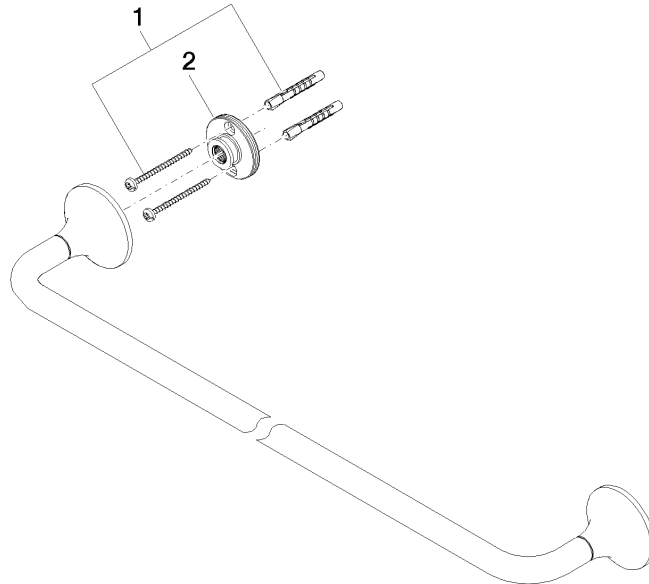

83 060 809 Product version from 3/13/2017 to 8/29/2019

- gauge 600 mm
- width 660mm
- height 60 mm
- rosette Ø 60 mm
- 88mm projection

| | | |
|---|-------------------------------|---------------|
|  | Platinum | 83 060 809-08 |
|  | Chrome | 83 060 809-00 |
|  | Brushed Platinum | 83 060 809-06 |
|  | Dark Chrome | 83 060 809-19 |
|  | Brushed Light Gold (PVD) | 83 060 809-27 |
|  | Brushed Durabrass (23kt Gold) | 83 060 809-28 |
|  | Brushed Gold (PVD) | 83 060 809-37 |
|  | Brushed Dark Brass (PVD) | 83 060 809-39 |
|  | Brushed Bronze (PVD) | 83 060 809-42 |
|  | Brushed Dark Bronze (PVD) | 83 060 809-43 |
|  | Brushed Champagne (22kt Gold) | 83 060 809-46 |
|  | Champagne (22kt Gold) | 83 060 809-47 |
|  | Brushed Dark Platinum | 83 060 809-99 |

83 060 809 Product version from 3/13/2017 to 8/29/2019

mm [inches]

83 060 809 Product version from 3/13/2017 to 8/29/2019

Parts for other finishes can be found here: [Chrome](#)

Spare parts list

| No. | Item Number | Name | Quantity used | Delivery time |
|-----|--------------------|--|---------------|---------------|
| 1 | 05 30 31 025 00 90 | Mounting Bolt Round head 4,5 x 60 mm - | 1.00 | 14 |
| 2 | 90 17 20 759 00 90 | Holder Wall plate Ø 45 x 16 mm - | 2.00 | 14 |