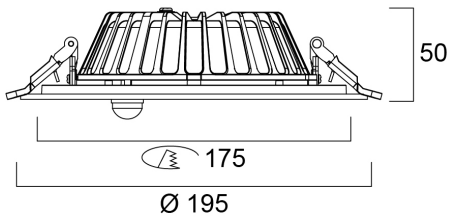

Insaver Slim UGR19 175 IP44 PIR 1075lm 840 0030321

IK rating

IK07

Product EAN number

5410288303215

Warranty

5 years

Photometry

Technical drawings

Data table