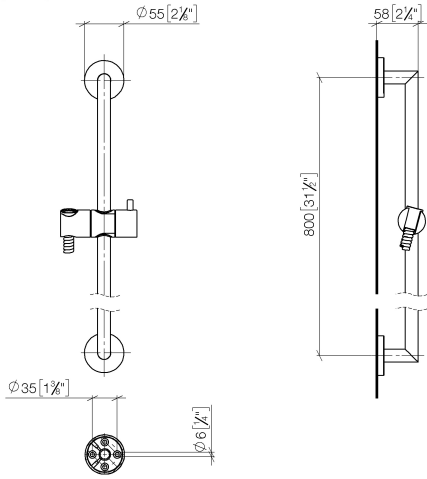

26 413 625 Product version from 10/1/2023

- metal shower hose 1750mm with integrated anti-twist protection
- shower hose connector 3/8"
- slide bar

Technical data:

- gauge 800 mm
- rosette Ø 55 mm
- Pipe diameter 18 mm

26 413 625 Product version from 10/1/2023

mm [inches]

Codes & Standards

ASME A112.18.1	cUPC	Scottish Water Byelaws	UK Water Supply Regulations
----------------	------	---------------------------	--------------------------------

XP P 41-280

Certificates and sustainability

ACS_20 ACC LY	WRAS_2009	IAPMO_4976
---------------	-----------	------------

Spare parts list

No.	Item Number	Name	Quantity used	Delivery time
2	90 14 10 032 00 90	O-Ring 18,1 x 1,6 mm -	2.00	14
6	28 322 970-99	Metal shower hose 1/2" x 3/8" x 1750 mm - Brushed Dark Platinum	1.00	14
4	05 28 22 590 01-99	Pipe for shower set 21 x 818 x 60 mm - Brushed Dark Platinum	1.00	40
3	08 27 62 500-99	Rosette Ø 55 x 9,5 mm - Brushed Dark Platinum	2.00	40
1	05 17 62 500 00 90	Attachment set round M50 x 1,5 mm -	2.00	14
5	12 580 970-99	Slide unit - Brushed Dark Platinum	1.00	40