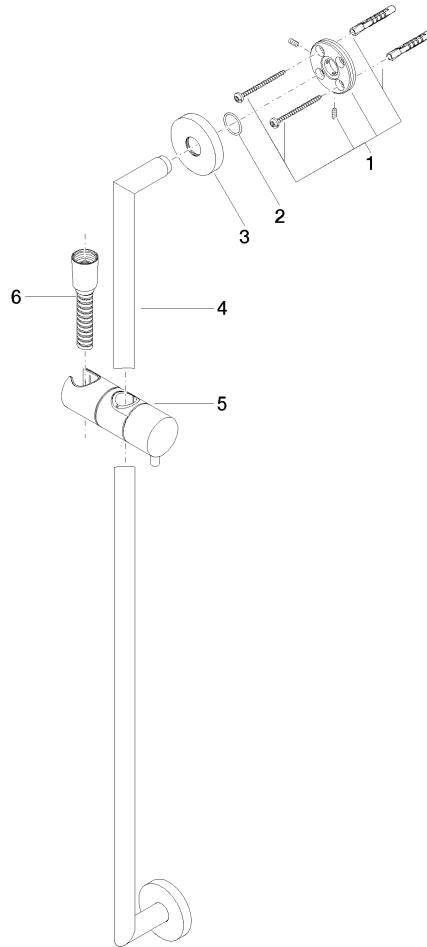

26 413 625 Product version from 10/1/2023

- metal shower hose 1750mm with integrated anti-twist protection
- shower hose connector 3/8"
- slide bar

Technical data:

- gauge 800 mm
- rosette Ø 55 mm
- Pipe diameter 18 mm

Notes:

- This article does not include a hand shower!

This article does not include a hand shower!

Recommended miscellaneous

	Concealed wall elbow - • min. recess depth 90 mm • max. recess depth 163 mm	35 085 970 90
---	--	---------------

26 413 625 Product version from 10/1/2023

mm [inches]

Codes & Standards

ASME A112.18.1	cUPC	Scottish Water Byelaws	UK Water Supply Regulations
----------------	------	---------------------------	--------------------------------

XP P 41-280

Certificates and sustainability

ACS_20 ACC LY	WRAS_2009	IAPMO_4976
---------------	-----------	------------

Spare parts list

No.	Item Number	Name	Quantity used	Delivery time
2	90 14 10 032 00 90	O-Ring 18,1 x 1,6 mm -	2.00	14
6	28 322 970-99	Metal shower hose 1/2" x 3/8" x 1750 mm - Brushed Dark Platinum	1.00	14
4	05 28 22 590 01-99	Pipe for shower set 21 x 818 x 60 mm - Brushed Dark Platinum	1.00	40
3	08 27 62 500-99	Rosette Ø 55 x 9,5 mm - Brushed Dark Platinum	2.00	40
1	05 17 62 500 00 90	Attachment set round M50 x 1,5 mm -	2.00	14
5	12 580 970-99	Slide unit - Brushed Dark Platinum	1.00	40