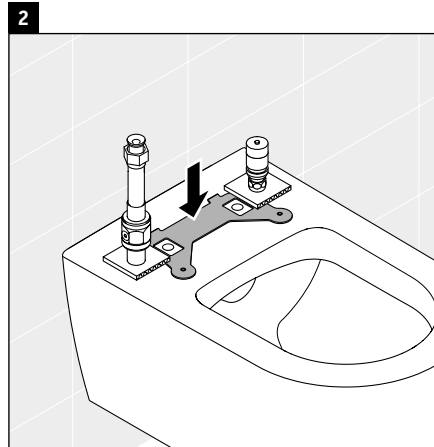

Mounting instructions

Please read pre-installation information sheets prior to the installation. These are available to download on the Internet at www.duravit.cn.

An installation video of the complete shower toilet is available at www.duravit.cn/mnt_sewa_slim.

Simply use this QR code

1 Checking the installation requirements (Diagram 1)

The installation of the WC ceramics with pre-installation of the shower toilet water and power supplies is described in separate instructions.

- > Ensure that the supplies and WC ceramics have been installed and mounted according to the instructions and regulations.

19 Positioning the metal bracket (Diagram 19)

- > Continue with step 22 for screw mounting.
- > Follow the instructions up to step 21 for mounting with adhesive and then continue with step 26.