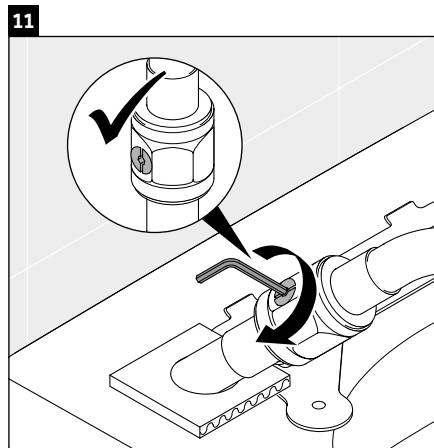

Simply use this QR code

1 Checking the installation requirements (Diagram 1)

The installation of the WC ceramics with pre-installation of the shower toilet water and power supplies is described in separate instructions.

- > Ensure that the supplies and WC ceramics have been installed and mounted according to the instructions and regulations.

19 Positioning the metal bracket (Diagram 19)

- > Continue with step 22 for screw mounting.
- > Follow the instructions up to step 21 for mounting with adhesive and then continue with step 26.