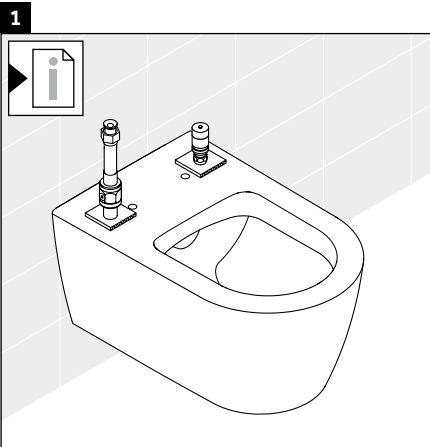

Mounting instructions

Please read pre-installation information sheets prior to the installation. These are available to download on the Internet at www.duravit.cn.

An installation video of the complete shower toilet is available at www.duravit.cn/mnt_sewa_slim.

Simply use this QR code

1 Checking the installation requirements (Diagram 1)

The installation of the WC ceramics with pre-installation of the shower toilet water and power supplies is described in separate instructions.

- > Ensure that the supplies and WC ceramics have been installed and mounted according to the instructions and regulations.

19 Positioning the metal bracket (Diagram 19)

- > Continue with step 22 for screw mounting.
- > Follow the instructions up to step 21 for mounting with adhesive and then continue with step 26.