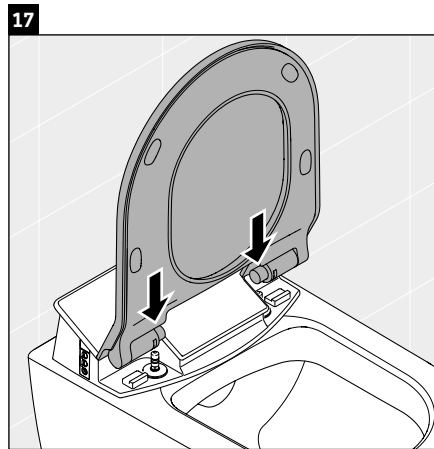

Simply use this QR code

1 Checking the installation requirements (Diagram 1)

The installation of the WC ceramics with pre-installation of the shower toilet water and power supplies is described in separate instructions.

- > Ensure that the supplies and WC ceramics have been installed and mounted according to the instructions and regulations.

19 Positioning the metal bracket (Diagram 19)

- > Continue with step 22 for screw mounting.
- > Follow the instructions up to step 21 for mounting with adhesive and then continue with step 26.