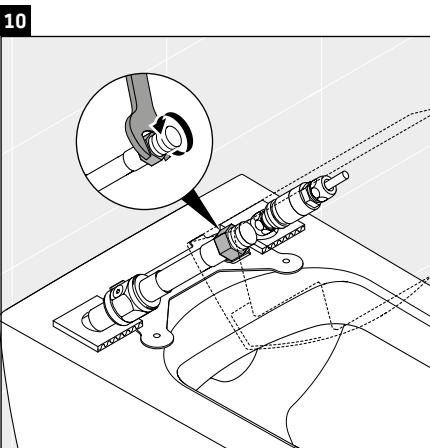

Simply use this QR code

1 Checking the installation requirements (Diagram 1)

The installation of the WC ceramics with pre-installation of the shower toilet water and power supplies is described in separate instructions.

- > Ensure that the supplies and WC ceramics have been installed and mounted according to the instructions and regulations.

19 Positioning the metal bracket (Diagram 19)

- > Continue with step 22 for screw mounting.
- > Follow the instructions up to step 21 for mounting with adhesive and then continue with step 26.