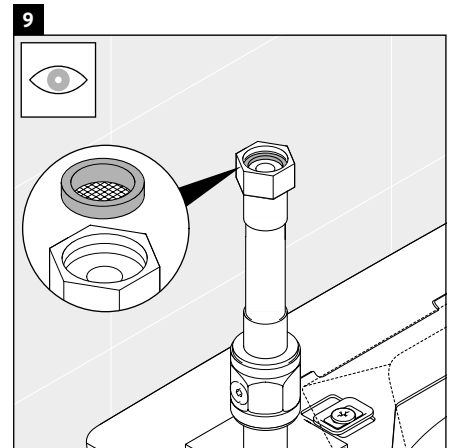

Simply use this QR code

1 Checking the installation requirements (Diagram 1)

The installation of the WC ceramics with pre-installation of the shower toilet water and power supplies is described in separate instructions.

- > Ensure that the supplies and WC ceramics have been installed and mounted according to the instructions and regulations.

19 Positioning the metal bracket (Diagram 19)

- > Continue with step 22 for screw mounting.
- > Follow the instructions up to step 21 for mounting with adhesive and then continue with step 26.