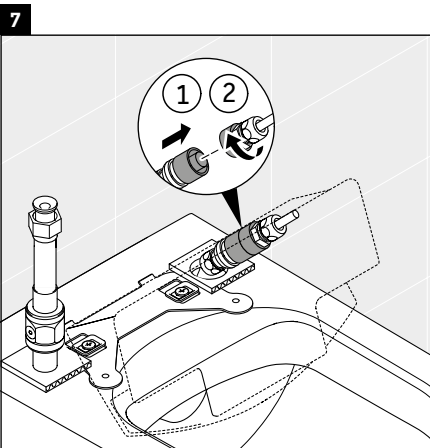

Simply use this QR code

1 Checking the installation requirements (Diagram 1)

The installation of the WC ceramics with pre-installation of the shower toilet water and power supplies is described in separate instructions.

- > Ensure that the supplies and WC ceramics have been installed and mounted according to the instructions and regulations.

19 Positioning the metal bracket (Diagram 19)

- > Continue with step 22 for screw mounting.
- > Follow the instructions up to step 21 for mounting with adhesive and then continue with step 26.