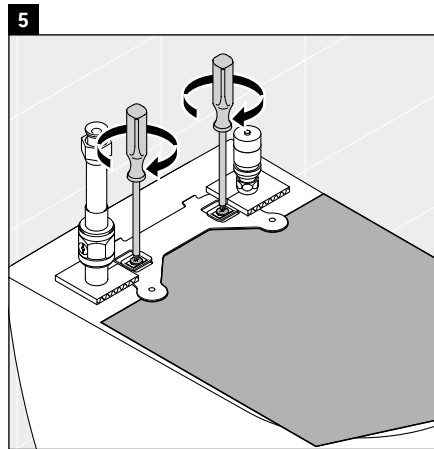

Mounting instructions

Please read pre-installation information sheets prior to the installation. These are available to download on the Internet at www.duravit.cn.

An installation video of the complete shower toilet is available at www.duravit.cn/mnt_sewa_slim.

Simply use this QR code

1 Checking the installation requirements (Diagram 1)

The installation of the WC ceramics with pre-installation of the shower toilet water and power supplies is described in separate instructions.

- > Ensure that the supplies and WC ceramics have been installed and mounted according to the instructions and regulations.

19 Positioning the metal bracket (Diagram 19)

- > Continue with step 22 for screw mounting.
- > Follow the instructions up to step 21 for mounting with adhesive and then continue with step 26.