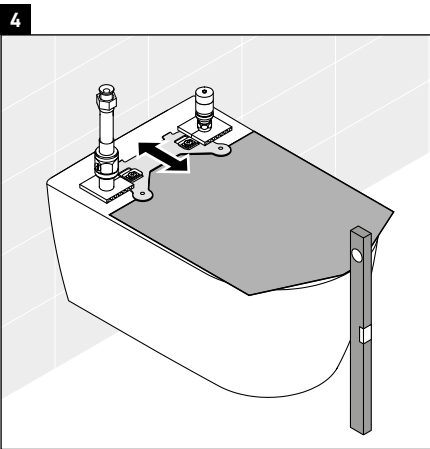

Simply use this QR code

1 Checking the installation requirements (Diagram 1)

The installation of the WC ceramics with pre-installation of the shower toilet water and power supplies is described in separate instructions.

- > Ensure that the supplies and WC ceramics have been installed and mounted according to the instructions and regulations.

19 Positioning the metal bracket (Diagram 19)

- > Continue with step 22 for screw mounting.
- > Follow the instructions up to step 21 for mounting with adhesive and then continue with step 26.