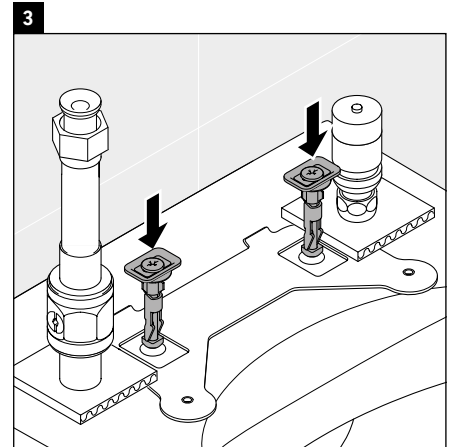

Simply use this QR code

1 Checking the installation requirements (Diagram 1)

The installation of the WC ceramics with pre-installation of the shower toilet water and power supplies is described in separate instructions.

- > Ensure that the supplies and WC ceramics have been installed and mounted according to the instructions and regulations.

19 Positioning the metal bracket (Diagram 19)

- > Continue with step 22 for screw mounting.
- > Follow the instructions up to step 21 for mounting with adhesive and then continue with step 26.