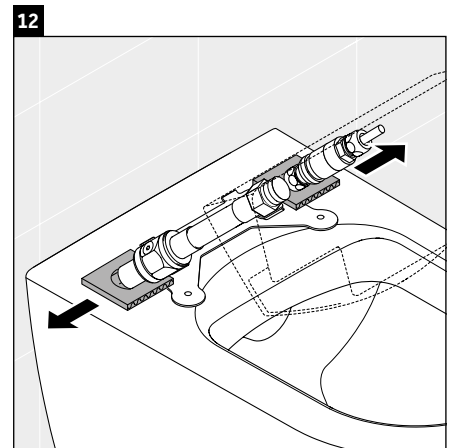

Simply use this QR code

1 Checking the installation requirements (Diagram 1)

The installation of the WC ceramics with pre-installation of the shower toilet water and power supplies is described in separate instructions.

- > Ensure that the supplies and WC ceramics have been installed and mounted according to the instructions and regulations.

19 Positioning the metal bracket (Diagram 19)

- > Continue with step 22 for screw mounting.
- > Follow the instructions up to step 21 for mounting with adhesive and then continue with step 26.