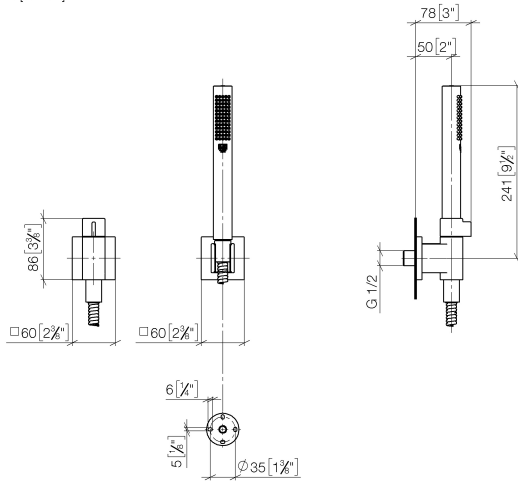

**Technical data:**

- rosette for wall elbow 60 x 60mm
- rosette for shower holder 60 x 60mm
- 1/2" wall elbow
- 3/8" shower outlet

**Notes:**

	Brushed Durabronze (23kt Gold)	27 809 985-28
	Chrome	27 809 985-00
	Brushed Platinum	27 809 985-06
	Platinum	27 809 985-08
	Dark Chrome	27 809 985-19
	Brushed Light Gold (PVD)	27 809 985-27
	Brushed Gold (PVD)	27 809 985-37
	Brushed Dark Brass (PVD)	27 809 985-39
	Brushed Bronze (PVD)	27 809 985-42
	Brushed Dark Bronze (PVD)	27 809 985-43
	Brushed Champagne (22kt Gold)	27 809 985-46
	Champagne (22kt Gold)	27 809 985-47
	Brushed Chrome	27 809 985-93
	Brushed Dark Platinum	27 809 985-99

**Recommended miscellaneous**

**Concealed wall elbow -**

- min. recess depth 90 mm
- max. recess depth 163 mm

35 085 970 90

27 809 985 Product version up to 6/3/2020  
mm [inches]

Flow rate chart

Codes & Standards

DIN 4109

EN 1717

ISO 3822

Scottish Water  
Byelaws

UK Water Supply  
Regulations

Ü-Zeichen

Hand shower set with individual rosettes with volume control - Brushed  
Durabronze (23kt Gold)

SERIES SPECIFIC

**Spare parts list**

No.	Item Number	Name	Quantity used	Delivery time
2	90 14 20 026 00 90	Washer 14 x 8 x 2 mm Centellen WS 3820 -	1.00	14
5	28 019 979-28	Hand shower - Brushed Durabronz (23kt Gold)	1.00	-
Spare part can no longer be ordered, please order the replacement item				
4	90 30 02 072 00-28	Metal shower hose 1/2" x 3/8" x 1250 mm - Brushed Durabronz (23kt Gold)	1.00	40
3	28 050 980-28	Wall bracket - Brushed Durabronz (23kt Gold)	1.00	40
1	28 451 985-28	SYMETRICS Wall elbow with volume control - Brushed Durabronz (23kt Gold)	1.00	-
Spare part can no longer be ordered, please order the replacement item				