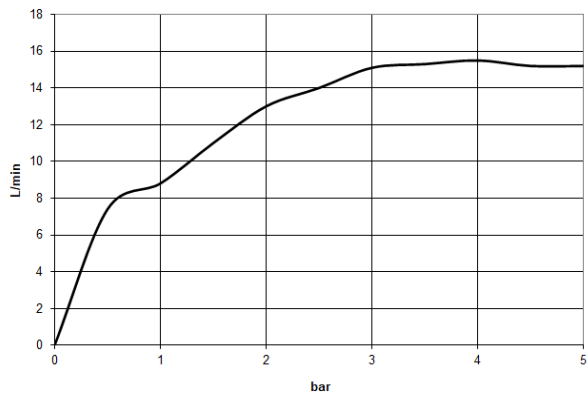

**Hand shower set with individual rosettes with volume control - Brushed Durabronze (23kt Gold)**

SERIES SPECIFIC

27 809 985 Product version up to 6/3/2020

- with volume control
- COMPACT RAIN, max. flow rate 15 l/min (at 3 bar)
- Function from: 5 l/min
- inherently safe from back flow
- with anti-scale system
- metal shower hose 1250mm with integrated anti-twist protection

**Technical data:**

- rosette for wall elbow 60 x 60mm
- rosette for shower holder 60 x 60mm
- 1/2" wall elbow
- 3/8" shower outlet

**Notes:**

	Brushed Durabronze (23kt Gold)	27 809 985-28
	Chrome	27 809 985-00
	Brushed Platinum	27 809 985-06
	Platinum	27 809 985-08
	Dark Chrome	27 809 985-19
	Brushed Light Gold (PVD)	27 809 985-27
	Brushed Gold (PVD)	27 809 985-37
	Brushed Dark Brass (PVD)	27 809 985-39
	Brushed Bronze (PVD)	27 809 985-42
	Brushed Dark Bronze (PVD)	27 809 985-43
	Brushed Champagne (22kt Gold)	27 809 985-46
	Champagne (22kt Gold)	27 809 985-47
	Brushed Chrome	27 809 985-93
	Brushed Dark Platinum	27 809 985-99

**Recommended miscellaneous**

**Concealed wall elbow -**

- min. recess depth 90 mm
- max. recess depth 163 mm

35 085 970 90

27 809 985 Product version up to 6/3/2020  
mm [inches]

Flow rate chart

Codes & Standards