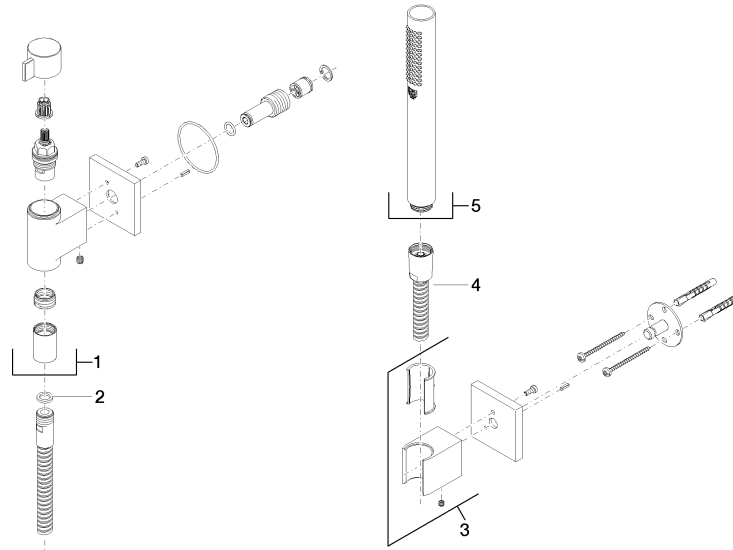

**Technical data:**

- rosette for wall elbow 60 x 60mm
- rosette for shower holder 60 x 60mm
- 1/2" wall elbow
- 3/8" shower outlet

**Notes:**

	Brushed Durabronze (23kt Gold)	27 809 985-28
	Chrome	27 809 985-00
	Brushed Platinum	27 809 985-06
	Platinum	27 809 985-08
	Dark Chrome	27 809 985-19
	Brushed Light Gold (PVD)	27 809 985-27
	Brushed Gold (PVD)	27 809 985-37
	Brushed Dark Brass (PVD)	27 809 985-39
	Brushed Bronze (PVD)	27 809 985-42
	Brushed Dark Bronze (PVD)	27 809 985-43
	Brushed Champagne (22kt Gold)	27 809 985-46
	Champagne (22kt Gold)	27 809 985-47
	Brushed Chrome	27 809 985-93
	Brushed Dark Platinum	27 809 985-99

**Recommended miscellaneous**

**Concealed wall elbow -**

- min. recess depth 90 mm
- max. recess depth 163 mm

35 085 970 90

27 809 985 Product version up to 6/3/2020  
mm [inches]

Flow rate chart

Codes & Standards

DIN 4109

EN 1717

ISO 3822

Scottish Water  
Byelaws

UK Water Supply  
Regulations

Ü-Zeichen

Hand shower set with individual rosettes with volume control - Brushed  
Durabronze (23kt Gold)

SERIES SPECIFIC

**Spare parts list**

No.	Item Number	Name	Quantity used	Delivery time
2	90 14 20 026 00 90	Washer 14 x 8 x 2 mm Centellen WS 3820 -	1.00	14
5	28 019 979-28	Hand shower - Brushed Durabronz (23kt Gold)	1.00	-
Spare part can no longer be ordered, please order the replacement item				
4	90 30 02 072 00-28	Metal shower hose 1/2" x 3/8" x 1250 mm - Brushed Durabronz (23kt Gold)	1.00	40
3	28 050 980-28	Wall bracket - Brushed Durabronz (23kt Gold)	1.00	40
1	28 451 985-28	SYMETRICS Wall elbow with volume control - Brushed Durabronz (23kt Gold)	1.00	-
Spare part can no longer be ordered, please order the replacement item				