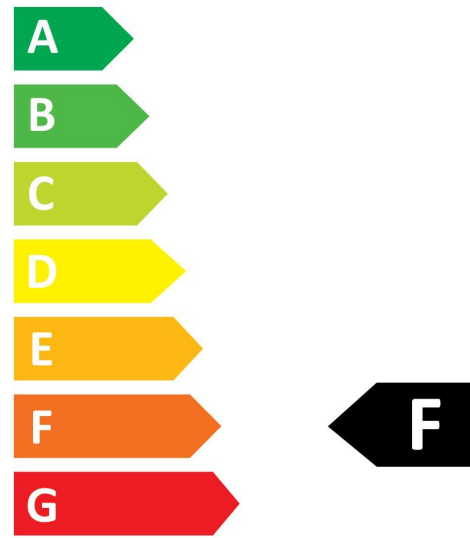

Product Overview

Product name	RefLED ES50 XL V4 345LM 830 36 SL
Technology	LED
Watt (Rated) (W)	4.2
Cap/Base	GU10
Fixture rating	Open
Colour temperature (K)	3000
CRI (Ra)	80
Colour Consistency (SDCM)	6
Colour Variation Initial (SDCM)	6
Photobiological Risk Group	RG1
Wattage (W)	4.2
Product EAN number	5410288285856
Warranty	3 years

Technical drawings

Data table

GENERAL DATA

Product name	RefLED ES50 XL V4 345LM 830 36 SL
Technology	LED
Watt (Rated) (W)	4.2
Cap/Base	GU10
Fixture rating	Open
Operating temperature range (°C)	-20°C...+40°C
Performance ambient temperature Tq (°C)	25
Warranty	3 years

OPTICAL DATA

Colour temperature (K)	3000
CRI (Ra)	80
Colour Consistency (SDCM)	6
Colour Variation Initial (SDCM)	6
Luminous Intensity (cd)	770
Photobiological Risk Group	RG1
Lumen maintenance at end of nominal life (%)	70

Energy label

ENERG ⚡
SYLVANIA
0028585

5
kWh/1000h

2019/2015

ENERG ⚡
SYLVANIA
0028585

5
kWh/1000h

2019/2015

Light your world