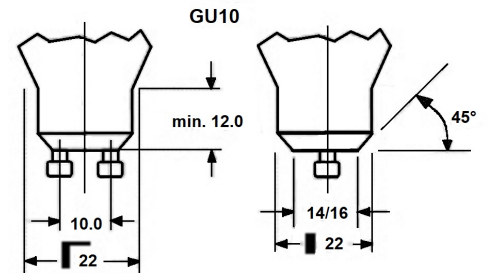

Product Overview

Product name	RefLED ES50 XL V4 345LM 830 36 SL
Technology	LED
Watt (Rated) (W)	4.2
Cap/Base	GU10
Fixture rating	Open
Colour temperature (K)	3000
CRI (Ra)	80
Colour Consistency (SDCM)	6
Colour Variation Initial (SDCM)	6
Photobiological Risk Group	RG1
Wattage (W)	4.2
Product EAN number	5410288285856
Warranty	3 years

Technical drawings

Data table

GENERAL DATA

Product name	RefLED ES50 XL V4 345LM 830 36 SL
Technology	LED
Watt (Rated) (W)	4.2
Cap/Base	GU10
Fixture rating	Open
Operating temperature range (°C)	-20°C...+40°C
Performance ambient temperature Tq (°C)	25
Warranty	3 years

LIFETIME DATA

Lifespan L70 B50	15000
Average life (Rated) (h)	15000

PHYSICAL DATA

Nominal Product Length (mm)	75
Nominal Product Diameter (mm)	50
Weight (kg)	0.035

PACKAGING

Single packaging type	Carton
Product EAN number	5410288285856
Packaging single width (cm)	6.1
Packaging single depth (cm)	5.1
Units per inner package	6
Packaging inner length / height (cm)	9.2
Packaging inner width (cm)	16.4
Packaging inner depth (cm)	13.1
DUN14 (outer)	15410288285853
Packaging outer length / height (cm)	20.8