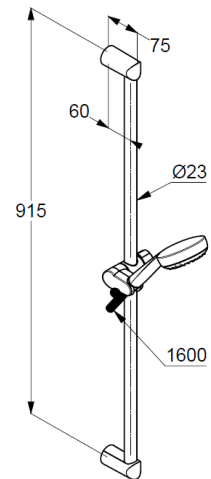

Technische Daten/ Technical Data

KLUDI LOGO
shower set 1 S
DN 15

Ref.: 6819005-00

Finishes:
05 chrome

Product description
Manufacturer KLUDI GmbH & Co. KG
Typ: KLUDI LOGO
shower set 1 S
Ref.: 6819005-00

hand shower 1 S
flow rate at 3 bar 15 l/min.
1 spray pattern
with cleaning system
connection G1/2
sieve seal

shower hose
plastic coated
with metal-effect
with conical nuts
G1/2 x G1/2 x 1600mm

wall rail 900mm
height-adjustable hand shower hook
with fixing material
for rigid wall mounted

Produktabbildung/ Product picture

Maßzeichnung/ Dimensional drawing

Durchfluss/ Flow rate