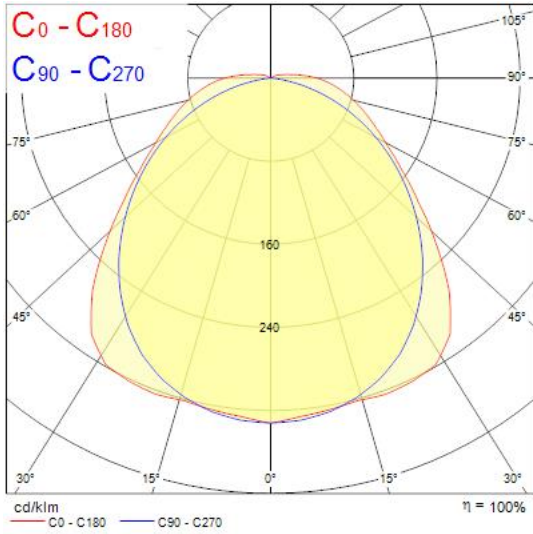

RESISTO 600 IP66 1425-2500LM 840 0010326

Total power consumption (W)	19.0
Electrical protection	Class I
Control gear type	LED driver constant current
Dimmable	No
LED Flickering Rate	Ultra low (5% or less)
Housing colour	Grey
IP rating	IP66
IK rating	IK08
Product EAN number	5410288103266
Warranty	5 years
Dimming method	N/A
Useful luminous flux (#use)	2500

Photometry