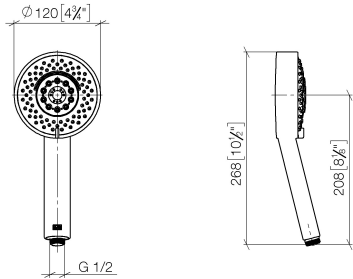

28 012 979 Product version from 4/1/2024

- spray head Ø 120mm
- Four settings: COMPACT RAIN, COMPACT SOFT FLOW, COMPACT AQUAPRESSURE FLOW, COMPACT CASCADE, max. flow rate 15 l/min (at 3 bar)
- Function from: 6.8 l/min
- 1/2" connection
- inherently safe from back flow
- with anti-scale system

28 012 979 Product version from 4/1/2024

mm [inches]

Flow rate chart

Codes & Standards

DIN 4109

EN 1112

ISO 3822

Ü-Zeichen

Hand shower 120 mm - Brushed Dark Platinum

SERIES-VARIOUS

28 012 979 Product version from 4/1/2024

Certificates and sustainability

DVGW_DW- LGA_29
6517DN0

28 012 979 Product version from 4/1/2024

Parts for other finishes can be found here: [Chrome](#)

Spare parts list

No.	Item Number	Name	Quantity used	Delivery time
4	09 30 09 022 90	Spanner -	1.00	14
3	04 12 11 071 00 90	Regulating insert Hand shower adjuster 31 x 191 x 50 mm -	1.00	14
2	09 23 01 046 90	Back-flow preventer 15 l/min. -	1.00	14
1	09 23 01 039 90	Sieve seal Ø 19 x 5,5 mm -	1.00	14