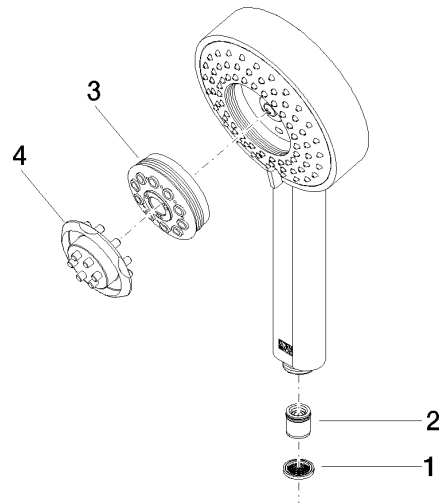

28 012 979 Product version from 4/1/2024

- spray head Ø 120mm
- Four settings: COMPACT RAIN, COMPACT SOFT FLOW, COMPACT AQUAPRESSURE FLOW, COMPACT CASCADE, max. flow rate 15 l/min (at 3 bar)
- Function from: 6.8 l/min
- 1/2" connection
- inherently safe from back flow
- with anti-scale system

Hand shower 120 mm - Brushed Dark Platinum

SERIES-VARIOUS

28 012 979 Product version from 4/1/2024

Certificates and sustainability

DVGW_DW- LGA_29
6517DN0

28 012 979 Product version from 4/1/2024

Parts for other finishes can be found here: [Chrome](#)

Spare parts list

No.	Item Number	Name	Quantity used	Delivery time
4	09 30 09 022 90	Spanner -	1.00	14
3	04 12 11 071 00 90	Regulating insert Hand shower adjuster 31 x 191 x 50 mm -	1.00	14
2	09 23 01 046 90	Back-flow preventer 15 l/min. -	1.00	14
1	09 23 01 039 90	Sieve seal Ø 19 x 5,5 mm -	1.00	14