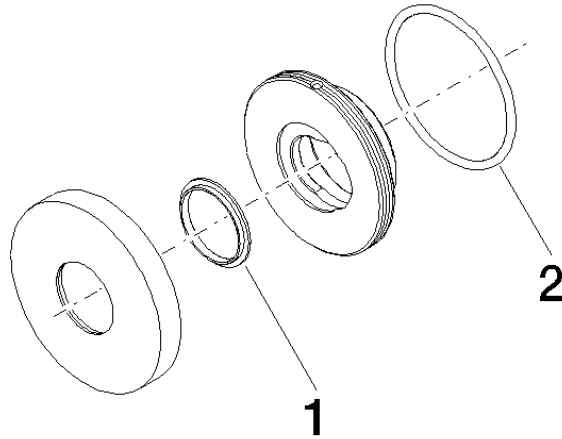

Rosette for Pot Filler Ø 70 x 10 mm - Brushed Champagne (22kt Gold)

SPARE PARTS

90 27 87 039 00

	Brushed Champagne (22kt Gold)	90 27 87 039 00-46
	Chrome	90 27 87 039 00-00
	Brushed Platinum	90 27 87 039 00-06
	Platinum	90 27 87 039 00-08
	Durabronze (23kt Gold)	90 27 87 039 00-09
	Dark Chrome	90 27 87 039 00-19
	Brushed Durabronze (23kt Gold)	90 27 87 039 00-28
	Brushed Bronze (PVD)	90 27 87 039 00-42
	Champagne (22kt Gold)	90 27 87 039 00-47
	Brushed Chrome	90 27 87 039 00-93
	Brushed Dark Platinum	90 27 87 039 00-99

Rosette for Pot Filler Ø 70 x 10 mm - Brushed Champagne (22kt Gold)

SPARE PARTS

90 27 87 039 00

Rosette for Pot Filler Ø 70 x 10 mm - Brushed Champagne (22kt Gold)

SPARE PARTS

90 27 87 039 00

90 27 87 039 00

Parts for other finishes can be found here: [Chrome](#)

Spare parts list

No.	Item Number	Name	Quantity used	Delivery time
2	09 14 10 196 90	O-Ring 54 x 3 mm -	1.00	14
1	08 30 11 506 90	Ring Ø 32 x 3 mm -	1.00	14