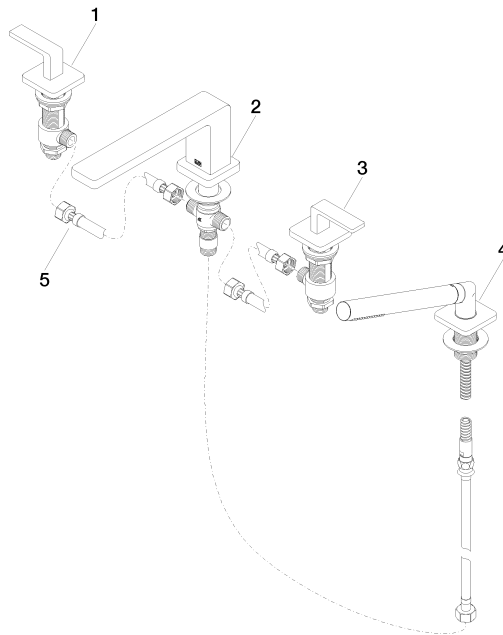

27 512 710 Product version from 8/31/2015 to 5/15/2020

- spout: circular, air-enriched flow
- max. flow 23.5 l/min at 3 bar flow pressure
- Hand shower: COMPACT RAIN, max. flow rate 6.8 l/min (at 3 bar)
- complete hand shower set with anti-scale system
- 215mm projection
- automatic bath/shower diverter
- height of mixer 110 mm
- height up to aerator 84 mm
- hole diameter valve 32 mm
- hole diameter spout 32 mm
- hole diameter for complete hand shower set 32 mm
- rosette for spout 63 x 63mm
- rosette for complete hand shower set 63 x 63mm
- rosette for deck valve 63 x 63mm
- metal shower hose 1750mm with integrated anti-twist protection

LULU Bath shower set for bath rim or tile edge installation - Brushed Platinum

LULU

27 512 710 Product version from 8/31/2015 to 5/15/2020

Certificates and sustainability

LGA_19	IAPMO_4976	EPD-DOR-20230287 -IBA1-EN Environmental.prod uct-declarat
--------	------------	--

27 512 710 Product version from 8/31/2015 to 5/15/2020

Spare parts list

No.	Item Number	Name	Quantity used	Delivery time
1	20 000 710-06	LULU Deck valve clockwise closing - Brushed Platinum	1.00	-
		Spare part can no longer be ordered, please order the replacement item		
	27512710-06	LULU Bath shower set for bath rim or tile edge installation - Brushed Platinum		
4	27 702 710-06	LULU Hand shower set for bath rim or tile edge installation - Brushed Platinum	1.00	-
		Spare part can no longer be ordered, please order the replacement item		
5	12 502 970 90	High pressure hose 1/2" x 1/2" x 400 mm -	1.00	14
2	13 512 710-06	LULU Bath spout with diverter for deck mounting - Brushed Platinum	1.00	-
		Spare part can no longer be ordered, please order the replacement item		
3	20 000 711-06	LULU Deck valve anti-clockwise closing - Brushed Platinum	1.00	-
		Spare part can no longer be ordered, please order the replacement item		
	27512710-06	LULU Bath shower set for bath rim or tile edge installation - Brushed Platinum		