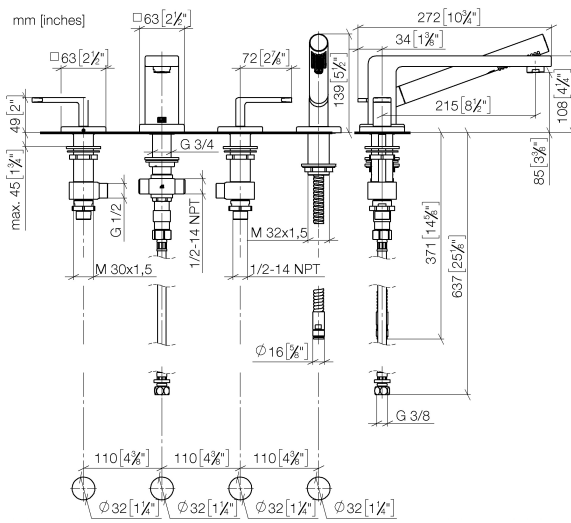

27 512 710 Product version from 8/31/2015 to 5/15/2020