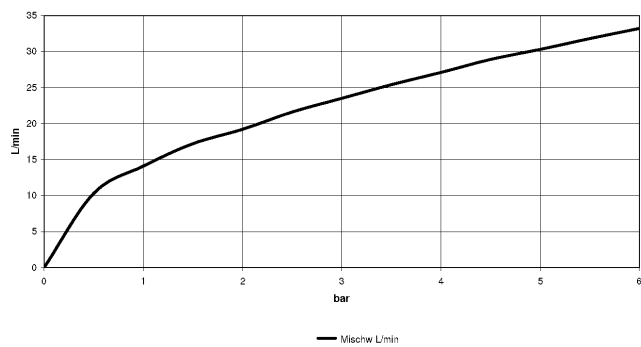

27 512 710 Product version from 8/31/2015 to 5/15/2020

- spout: circular, air-enriched flow
- max. flow 23.5 l/min at 3 bar flow pressure
- Hand shower: COMPACT RAIN, max. flow rate 6.8 l/min (at 3 bar)
- complete hand shower set with anti-scale system
- 215mm projection
- automatic bath/shower diverter
- height of mixer 110 mm
- height up to aerator 84 mm
- hole diameter valve 32 mm
- hole diameter spout 32 mm
- hole diameter for complete hand shower set 32 mm
- rosette for spout 63 x 63mm
- rosette for complete hand shower set 63 x 63mm
- rosette for deck valve 63 x 63mm
- metal shower hose 1750mm with integrated anti-twist protection

27 512 710 Product version from 8/31/2015 to 5/15/2020

Flow rate chart

Codes & Standards

ASME A112.18.1

cUPC

DIN 4109

ISO 3822

Ü-Zeichen