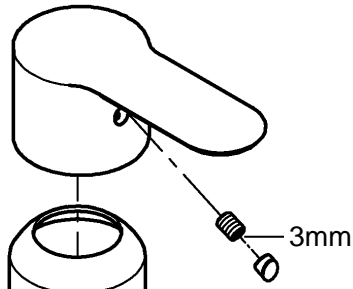

6

7a

7b

*19 332

32mm

Pure Freude an Wasser

GROHE
WAVES

D