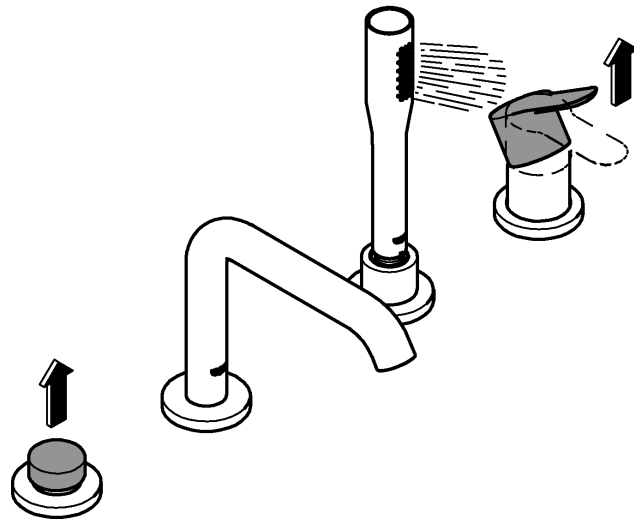

6

7a

7b

*19 332

32mm

Pure Freude an Wasser

GROHE
WAVES

D