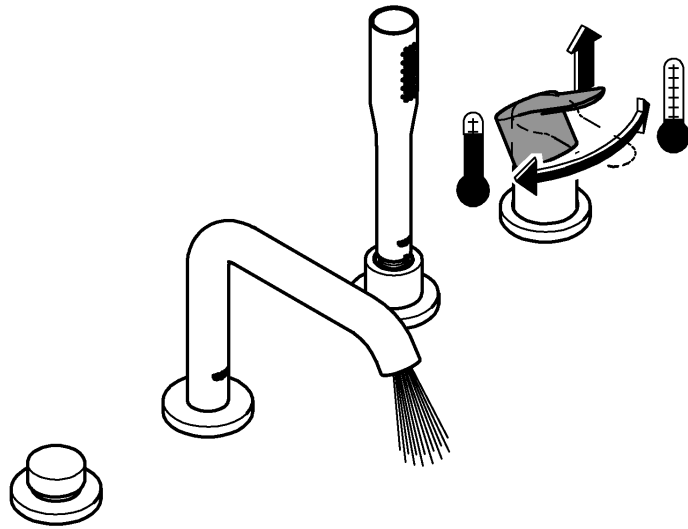

6

7a

7b

*19 332

32mm

Pure Freude an Wasser

GROHE
WAVES

D