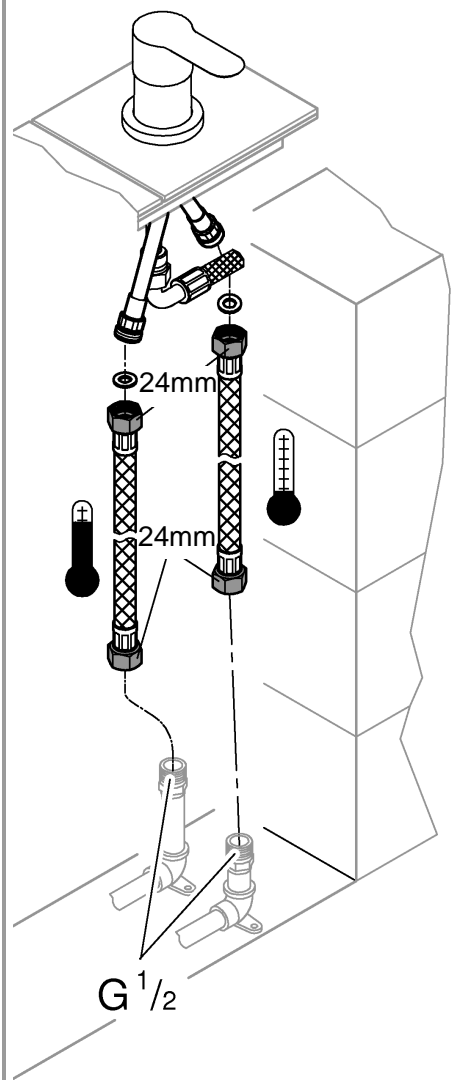

6

7a

7b

*19 332

32mm

Pure Freude an Wasser

GROHE
WAVES

D