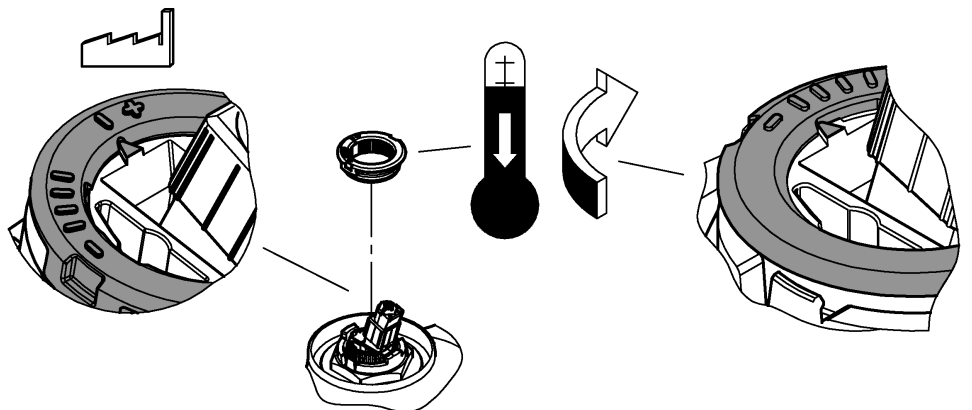

6

7a

7b

*19 332

32mm

Pure Freude an Wasser

GROHE
WAVES

D