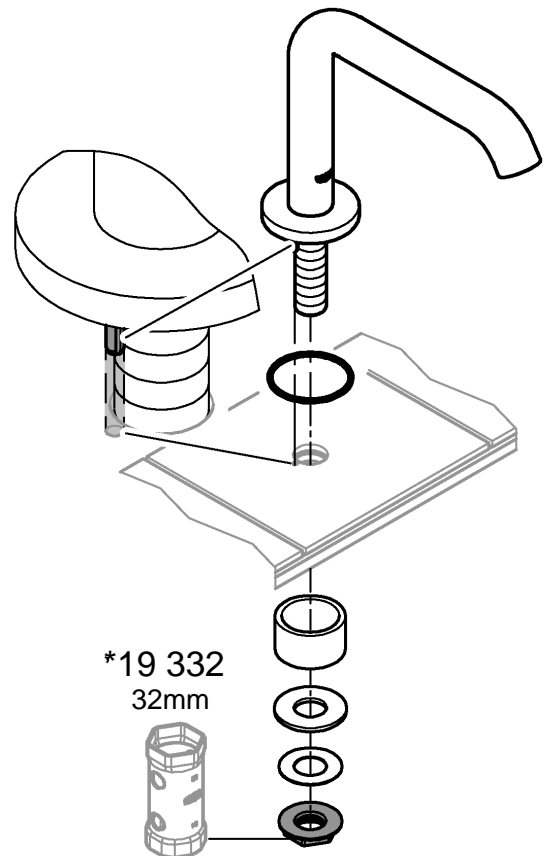

bar

max. 10 bar
5 bar
1 bar

psi

max. 145 psi
72.5 psi
14.5 psi

°C

max. 70°C
60°C

°F

max. 158°F
140°F

32mm
*19 332

1

2