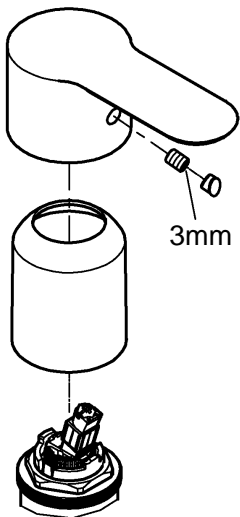

6

7a

7b

*19 332

32mm

Pure Freude an Wasser

GROHE
WAVES

D