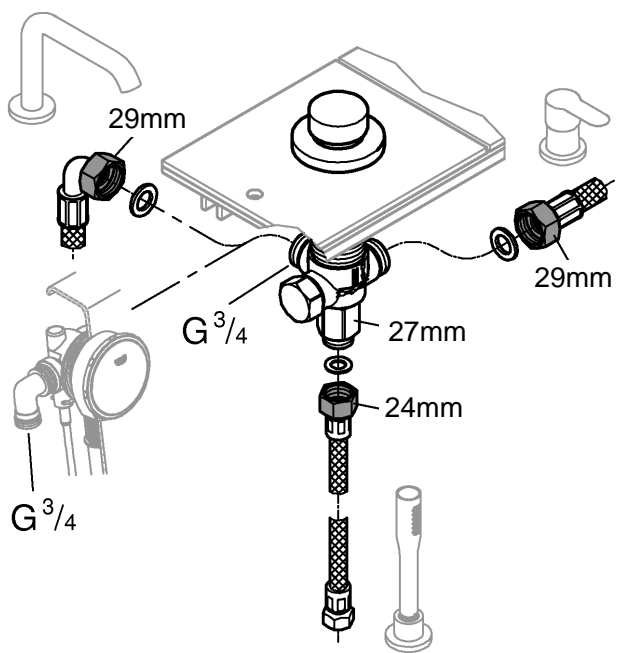

6

7a

7b

*19 332

32mm

Pure Freude an Wasser

GROHE
WAVES

D