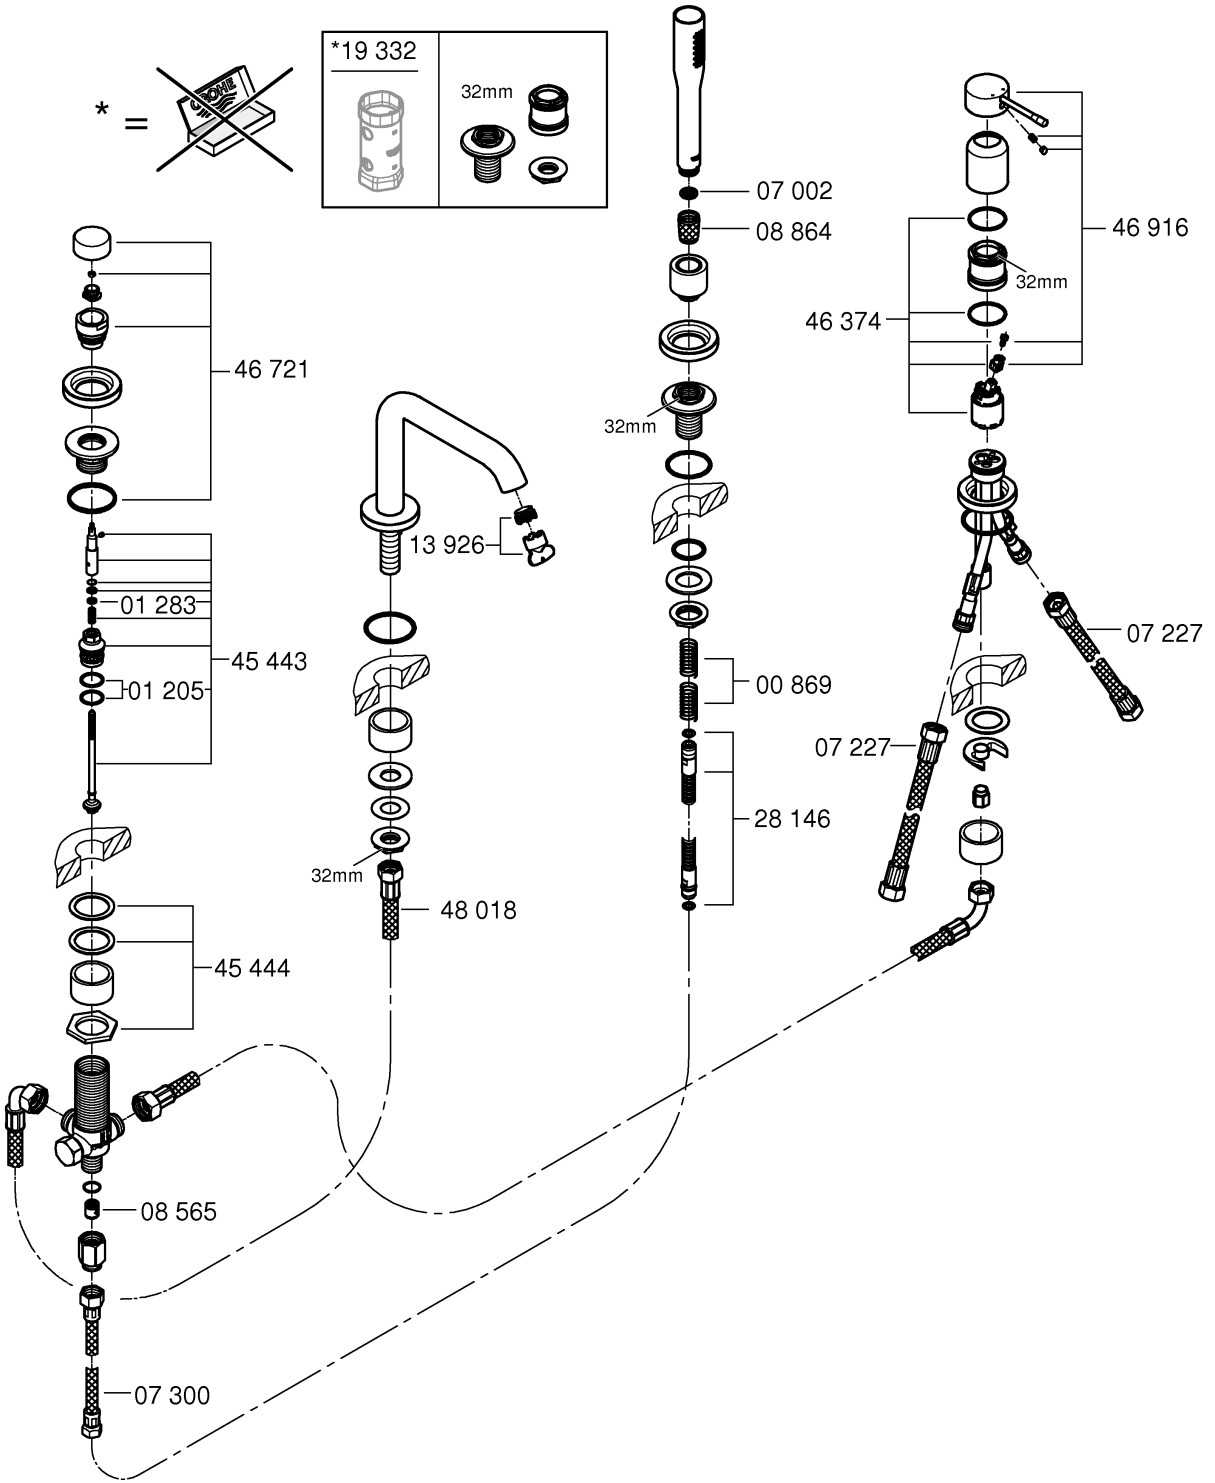

6

7a

7b

*19 332

32mm

Pure Freude an Wasser

GROHE
WAVES

D