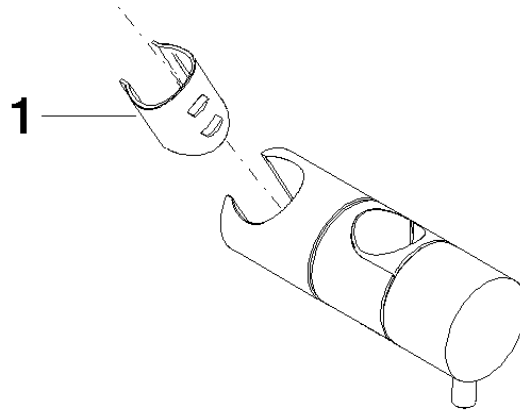

12 570 970 Product version from 10/1/2023

- for pipe diameter 23.5 mm

	Matte Black	12 570 970-33
	Chrome	12 570 970-00
	Brushed Platinum	12 570 970-06
	Platinum	12 570 970-08
	Dark Chrome	12 570 970-19
	Light Gold (PVD)	12 570 970-26
	Brushed Light Gold (PVD)	12 570 970-27
	Brushed Durabrass (23kt Gold)	12 570 970-28
	Brushed Gold (PVD)	12 570 970-37
	Brushed Dark Brass (PVD)	12 570 970-39
	Brushed Bronze (PVD)	12 570 970-42
	Brushed Dark Bronze (PVD)	12 570 970-43
	Brushed Champagne (22kt Gold)	12 570 970-46
	Champagne (22kt Gold)	12 570 970-47
	Brushed Chrome	12 570 970-93
	Brushed Dark Platinum	12 570 970-99

12 570 970 Product version from 10/1/2023

mm [inches]

12 570 970 Product version from 10/1/2023

Parts for other finishes can be found here: [Chrome](#)

**Spare parts list**

No.	Item Number	Name	Quantity used	Delivery time
1	09 12 12 217 90	Receptacle for hand shower 25 x 37 x 27 mm -	1.00	14