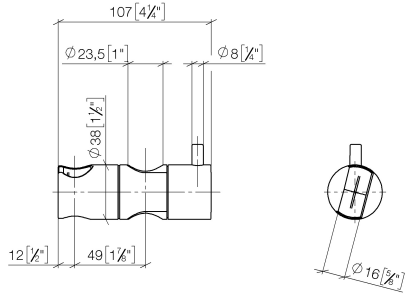

12 570 970 Product version from 10/1/2023

- for pipe diameter 23.5 mm

	Matte Black	12 570 970-33
	Chrome	12 570 970-00
	Brushed Platinum	12 570 970-06
	Platinum	12 570 970-08
	Dark Chrome	12 570 970-19
	Light Gold (PVD)	12 570 970-26
	Brushed Light Gold (PVD)	12 570 970-27
	Brushed Durabrass (23kt Gold)	12 570 970-28
	Brushed Gold (PVD)	12 570 970-37
	Brushed Dark Brass (PVD)	12 570 970-39
	Brushed Bronze (PVD)	12 570 970-42
	Brushed Dark Bronze (PVD)	12 570 970-43
	Brushed Champagne (22kt Gold)	12 570 970-46
	Champagne (22kt Gold)	12 570 970-47
	Brushed Chrome	12 570 970-93
	Brushed Dark Platinum	12 570 970-99

12 570 970 Product version from 10/1/2023

mm [inches]

12 570 970 Product version from 10/1/2023

Parts for other finishes can be found here: [Chrome](#)

**Spare parts list**

No.	Item Number	Name	Quantity used	Delivery time
1	09 12 12 217 90	Receptacle for hand shower 25 x 37 x 27 mm -	1.00	14