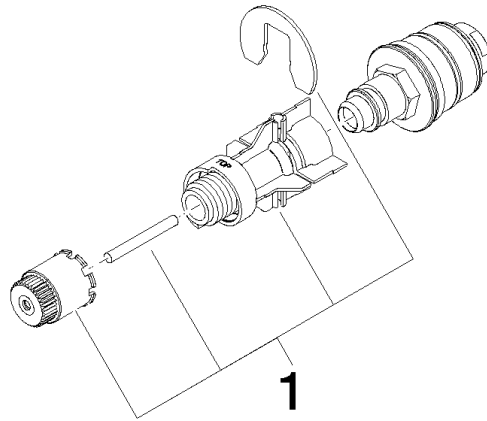

90 15 02 006 01 90

Thermostat cartridge with control unit Ø 51 x 139 mm, 50 l/min. -

SPARE PARTS

90 15 02 006 01 90

Thermostat cartridge with control unit Ø 51 x 139 mm, 50 l/min. -

SPARE PARTS

90 15 02 006 01 90

90 15 02 006 01 90

Spare parts list

No.	Item Number	Name	Quantity used	Delivery time
1	90 30 40 006 00 90	Regulating insert Thermostat controller complete -	1.00	14