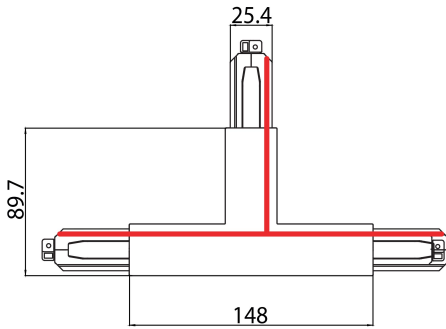

ONETRACK T-FEED CONNECTOR IN-RIGHT WHITE 9016/W 9200737

Features

- OneTrack accessory, T-feed connector in-right, polarity ridge is in the inner side. Polycarbonate body, copper alloy contacts. Cover for recessed version supplied separately. White. Please check the polarity diagram on selling sheet. Please check the safety sheet to supply the track with this accessory and follow the instructions correctly.

ONETRACK T-FEED CONNECTOR IN-RIGHT WHITE 9016/W 9200737

Technical drawings

Data table

GENERAL DATA

Product name	ONETRACK T-FEED CONNECTOR IN-RIGHT WHITE 9016/W
Technology	Accessory
Accessory type	Electrical
Type of accessory	Coupler/connector T-shape
Mount	Track mounting
General application	Museums & Galleries, Office
ETIM Class	EC002556
Warranty	5 years

ONETRACK T-FEED CONNECTOR IN-RIGHT WHITE 9016/W 9200737

ELECTRICAL DATA

Primary Supply/Product voltage - min (V)	220
Primary Supply/Product voltage - max (V)	240
Control gear required	No
Connectable conductor cross section - Max (mm ²)	2.5

PHYSICAL DATA

Housing colour	White
Nominal Product Length (mm)	148
Nominal Product Width (mm)	25.4
Nominal Product Height (mm)	89.7
Weight (kg)	0.29

PACKAGING

Product EAN number	4012289007379
Packaging single length / height (cm)	30.0
Packaging single width (cm)	16.7
Packaging single depth (cm)	0.32
Units per outer package	1
Packaging outer length / height (cm)	30.0
Packaging outer width (cm)	16.7
Packaging outer depth (cm)	0.32