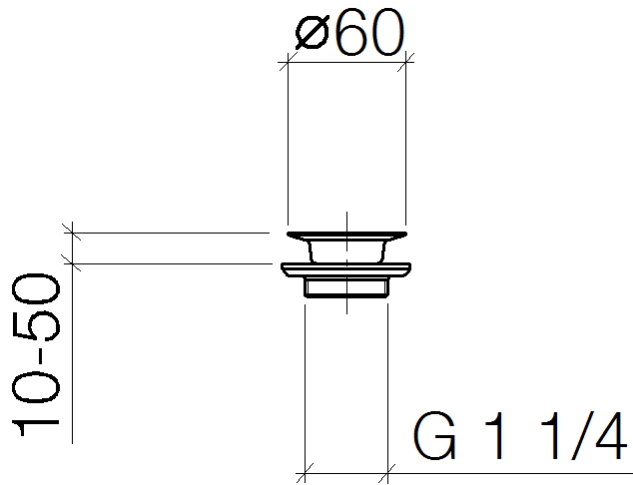

Grated waste 1 1/4" - Brushed Durabronze (23kt Gold)

SERIES-VARIOUS

10 100 970 Product version from 10/1/2023

| | | |
|---|--------------------------------|---------------|
|  | Brushed Durabronze (23kt Gold) | 10 100 970-28 |
|  | Chrome | 10 100 970-00 |
|  | Brushed Platinum | 10 100 970-06 |
|  | Platinum | 10 100 970-08 |
|  | Durabronze (23kt Gold) | 10 100 970-09 |
|  | Dark Chrome | 10 100 970-19 |
|  | Light Gold (PVD) | 10 100 970-26 |
|  | Brushed Light Gold (PVD) | 10 100 970-27 |
|  | Brushed Gold (PVD) | 10 100 970-37 |
|  | Brushed Dark Bronze (PVD) | 10 100 970-39 |
|  | Brushed Bronze (PVD) | 10 100 970-42 |
|  | Brushed Dark Bronze (PVD) | 10 100 970-43 |
|  | Brushed Champagne (22kt Gold) | 10 100 970-46 |
|  | Champagne (22kt Gold) | 10 100 970-47 |
|  | Brushed Chrome | 10 100 970-93 |
|  | Brushed Dark Platinum | 10 100 970-99 |

Grated waste 1 1/4" - Brushed Durabronz (23kt Gold)

SERIES-VARIOUS

10 100 970 Product version from 10/1/2023

10 100 970 Product version from 10/1/2023

Parts for other finishes can be found here: [Chrome](#)

Spare parts list

| No. | Item Number | Name | Quantity used | Delivery time |
|--|-----------------|---|---------------|---------------|
| 1 | 09 30 30 115-28 | Bolt with slit M6 x 55 mm - Brushed Durabross (23kt Gold) | 1.00 | 40 |
| 4 | 09 11 01 007-07 | Basin Waste Valve filter, lower part 1 1/4" - untreated nickel-plated | 1.00 | - |
| Spare part can no longer be ordered, please order the replacement item | | | | |
| 3 | 09 14 03 005 90 | Washer Ø 50,0 x Ø 70,0 x 6,0 mm - | 1.00 | - |
| Spare part can no longer be ordered, please order the replacement item | | | | |
| 2 | 09 11 01 005-28 | Basin Waste Valve filter Ø 60 - Brushed Durabross (23kt Gold) | 1.00 | 40 |