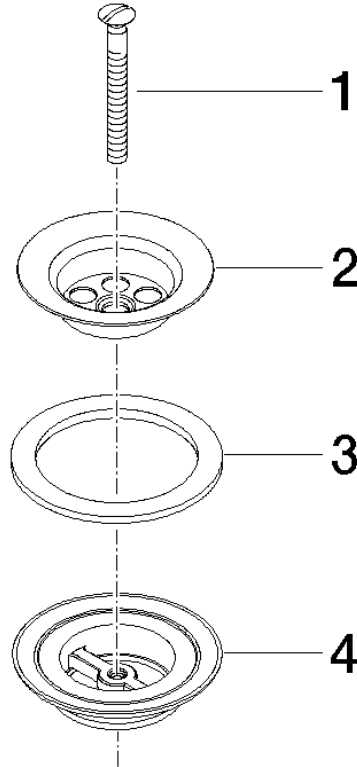

Grated waste 1 1/4" - Brushed Durabronze (23kt Gold)

SERIES-VARIOUS

10 100 970 Product version from 10/1/2023

| | | |
|---|--------------------------------|---------------|
|  | Brushed Durabronze (23kt Gold) | 10 100 970-28 |
|  | Chrome | 10 100 970-00 |
|  | Brushed Platinum | 10 100 970-06 |
|  | Platinum | 10 100 970-08 |
|  | Durabronze (23kt Gold) | 10 100 970-09 |
|  | Dark Chrome | 10 100 970-19 |
|  | Light Gold (PVD) | 10 100 970-26 |
|  | Brushed Light Gold (PVD) | 10 100 970-27 |
|  | Brushed Gold (PVD) | 10 100 970-37 |
|  | Brushed Dark Bronze (PVD) | 10 100 970-39 |
|  | Brushed Bronze (PVD) | 10 100 970-42 |
|  | Brushed Dark Bronze (PVD) | 10 100 970-43 |
|  | Brushed Champagne (22kt Gold) | 10 100 970-46 |
|  | Champagne (22kt Gold) | 10 100 970-47 |
|  | Brushed Chrome | 10 100 970-93 |
|  | Brushed Dark Platinum | 10 100 970-99 |

Grated waste 1 1/4" - Brushed Durabronz (23kt Gold)

SERIES-VARIOUS

10 100 970 Product version from 10/1/2023

10 100 970 Product version from 10/1/2023

Parts for other finishes can be found here: [Chrome](#)

Spare parts list

| No. | Item Number | Name | Quantity used | Delivery time |
|--|-----------------|---|---------------|---------------|
| 1 | 09 30 30 115-28 | Bolt with slit M6 x 55 mm - Brushed Durabross (23kt Gold) | 1.00 | 40 |
| 4 | 09 11 01 007-07 | Basin Waste Valve filter, lower part 1 1/4" - untreated nickel-plated | 1.00 | - |
| Spare part can no longer be ordered, please order the replacement item | | | | |
| 3 | 09 14 03 005 90 | Washer Ø 50,0 x Ø 70,0 x 6,0 mm - | 1.00 | - |
| Spare part can no longer be ordered, please order the replacement item | | | | |
| 2 | 09 11 01 005-28 | Basin Waste Valve filter Ø 60 - Brushed Durabross (23kt Gold) | 1.00 | 40 |