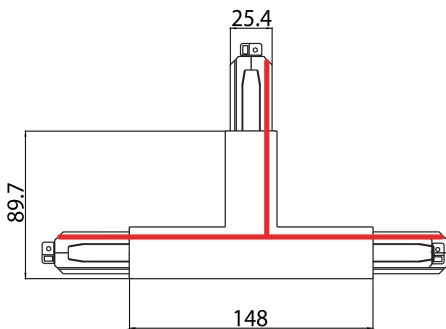

ONETRACK T-FEED CONNECTOR IN-RIGHT BLACK 9016/B 9200738

Features

- OneTrack accessory, T-feed connector in-right, polarity ridge is in the inner side. Polycarbonate body, copper alloy contacts. Cover for recessed version supplied separately. Black. Please check the polarity diagram on selling sheet. Please check the safety sheet to supply the track with this accessory and follow the instructions correctly.

ONETRACK T-FEED CONNECTOR IN-RIGHT BLACK 9016/B 9200738

Technical drawings

Data table

GENERAL DATA

Product name	ONETRACK T-FEED CONNECTOR IN-RIGHT BLACK 9016/B
Technology	Accessory
Accessory type	Electrical
Type of accessory	Coupler/connector T-shape
Mount	Track mounting
General application	Museums & Galleries, Office
ETIM Class	EC002556
Warranty	5 years

ONETRACK T-FEED CONNECTOR IN-RIGHT BLACK 9016/B 9200738

ELECTRICAL DATA

Control gear required	No
Connectable conductor cross section - Max (mm ²)	2.5

PHYSICAL DATA

Housing colour	Black
Nominal Product Length (mm)	148
Nominal Product Width (mm)	25.4
Nominal Product Height (mm)	89.7
Weight (kg)	0.29

PACKAGING

Product EAN number	4012289007386
Packaging single length / height (cm)	30.0
Packaging single width (cm)	16.7
Packaging single depth (cm)	0.32
Units per outer package	1
Packaging outer length / height (cm)	30.0
Packaging outer width (cm)	16.7
Packaging outer depth (cm)	0.32