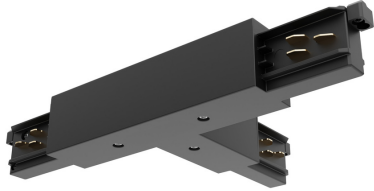

ONETRACK T-FEED CONNECTOR IN-RIGHT BLACK 9016/B 9200738

Features

- OneTrack accessory, T-feed connector in-right, polarity ridge is in the inner side. Polycarbonate body, copper alloy contacts. Cover for recessed version supplied separately. Black. Please check the polarity diagram on selling sheet. Please check the safety sheet to supply the track with this accessory and follow the instructions correctly.

Product Overview

Product name	ONETRACK T-FEED CONNECTOR IN-RIGHT BLACK 9016/B
Technology	Accessory
Mount	Track mounting
General application	Museums & Galleries, Office
ETIM Class	EC002556
Housing colour	Black
Product EAN number	4012289007386
Warranty	5 years

ONETRACK T-FEED CONNECTOR IN-RIGHT BLACK 9016/B 9200738

Technical drawings

Data table

GENERAL DATA

Product name	ONETRACK T-FEED CONNECTOR IN-RIGHT BLACK 9016/B
Technology	Accessory
Accessory type	Electrical
Type of accessory	Coupler/connector T-shape
Mount	Track mounting
General application	Museums & Galleries, Office
ETIM Class	EC002556
Warranty	5 years

ONETRACK T-FEED CONNECTOR IN-RIGHT BLACK 9016/B 9200738

ELECTRICAL DATA

Control gear required	No
Connectable conductor cross section - Max (mm ²)	2.5

PHYSICAL DATA

Housing colour	Black
Nominal Product Length (mm)	148
Nominal Product Width (mm)	25.4
Nominal Product Height (mm)	89.7
Weight (kg)	0.29