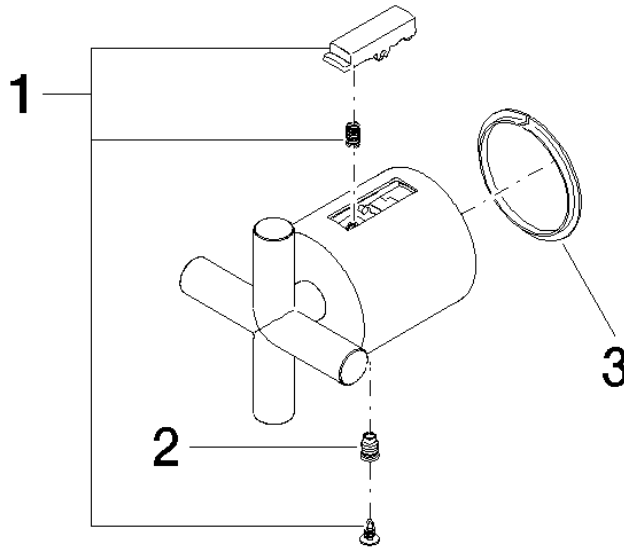

90 17 33 021 00 Product version from 4/1/2025

Parts for other finishes can be found here: [Chrome](#)

Spare parts list

No.	Item Number	Name	Quantity used	Delivery time
3	90 28 10 193 00 90	Support ring for thermostat handle -	1.00	14
1	90 21 33 011 00-13	Repair kit for thermostat handle - black	1.00	14
2	90 31 11 517 00 90	Bolt for thermostat handle M5 -	1.00	14