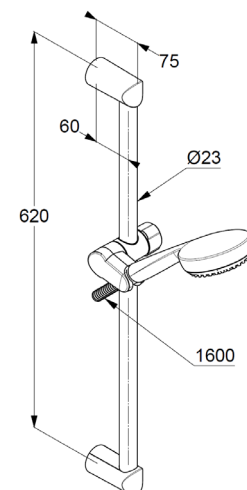

### hand shower 3 S

3 spray pattern  
volume/booster/smooth  
with cleaning system  
connection G1/2  
sieve seal

### shower hose

plastic coated  
with metal-effect  
with conical nuts  
G1/2 x G1/2 x 1600mm

### wall rail 600mm

height-adjustable hand shower hook  
for rigid wall mounted  
with fixing material

### Maßzeichnung/ Dimensional drawing