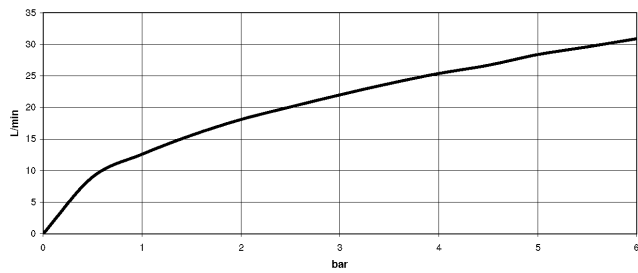

Flow rate chart

Codes & Standards

DIN 4109

ISO 3822

Scottish Water
Byelaws

UK Water Supply
Regulations

Ü-Zeichen