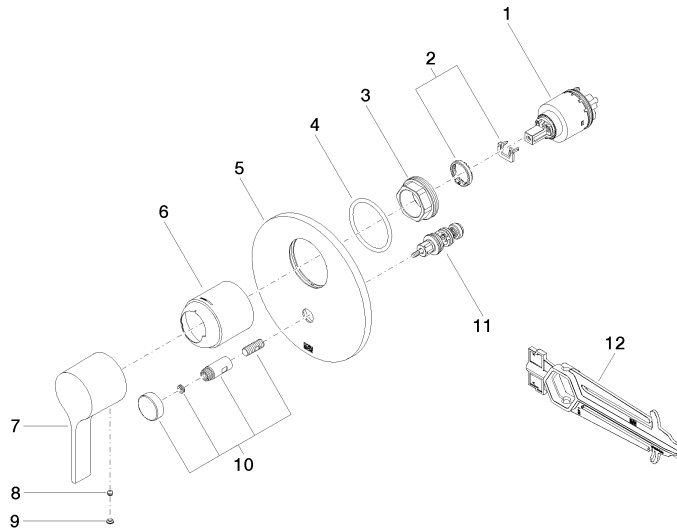

Recommended miscellaneous

	xGRID Attachment set for integrating in the dry wall construction -	12 340 970 90
--	--	---------------

Required miscellaneous

	xGRID Installation track 555 mm -	12 360 970 90
--	--	---------------

	Concealed single-lever mixer -	35 020 970 90
	<ul style="list-style-type: none"> • min. recess depth 80 mm • max. recess depth 105 mm 	

36 120 809 Product version from 3/13/2017 to 2/20/2020
mm [inches]

Flow rate chart

Codes & Standards

DIN 4109

ISO 3822

Scottish Water
Byelaws

UK Water Supply
Regulations

Ü-Zeichen

VAIA Concealed single-lever mixer with diverter - Brushed Durabronz (23kt Gold)

Spare parts list

No.	Item Number	Name	Quantity used	Delivery time
4	09 14 10 084 90	O-Ring EPDM 70 48 x 3,5 mm -	1.00	14
11	90 21 34 081 00 90	Diverter 98 x 64 x 64 mm -	1.00	14
10	90 31 09 139 00-28	Pull rod for diverter with button Ø 26 x 47,3 mm - Brushed Durabron (23kt Gold)	1.00	40
9	90 31 20 087 00-28	Plug with O-ring Ø 7 x 2,1 mm - Brushed Durabron (23kt Gold)	1.00	40
5	09 11 02 261-28	Rosette for bath Ø 150 x 9 mm - Brushed Durabron (23kt Gold)	1.00	40
8	90 31 11 063 00 90	Mounting Threaded pin with hexagon socket with cup point M5 x 4 mm -	1.00	14
2	04 28 10 149 00 90	Single-lever mixer cartridge -	1.00	14
6	09 11 02 260-28	Cover Ø 50 x 58 mm - Brushed Durabron (23kt Gold)	1.00	40
3	09 24 04 448 90	Mounting Nut Ø 42 x 17 mm -	1.00	14
1	90 15 05 038 00 90	Single-lever mixer cartridge -	1.00	-
Spare part can no longer be ordered, please order the replacement item				
	9015050390090	Cartridge blue Ø 40 x 75 mm -		
12	90 30 09 064 00 90	Spanner for cartridge nut -	1.00	14
7	90 20 80 074 00-28	handle	1.00	-
Spare part can no longer be ordered, please order the replacement item				