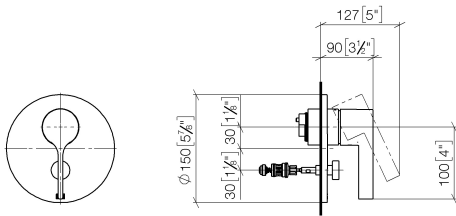

Recommended miscellaneous

	xGRID Attachment set for integrating in the dry wall construction -	12 340 970 90
--	--	---------------

Required miscellaneous

	xGRID Installation track 555 mm -	12 360 970 90
--	--	---------------

Required miscellaneous

	Concealed single-lever mixer with backflow preventor -	35 021 970 90
	<ul style="list-style-type: none"> • min. recess depth 80 mm • max. recess depth 105 mm 	

Required miscellaneous

	Concealed single-lever mixer -	35 020 970 90
	<ul style="list-style-type: none"> • min. recess depth 80 mm • max. recess depth 105 mm 	

36 120 809 Product version from 3/13/2017 to 2/20/2020
mm [inches]

Spare parts list

No.	Item Number	Name	Quantity used	Delivery time
4	09 14 10 084 90	O-Ring EPDM 70 48 x 3,5 mm -	1.00	14
11	90 21 34 081 00 90	Diverter 98 x 64 x 64 mm -	1.00	14
10	90 31 09 139 00-28	Pull rod for diverter with button Ø 26 x 47,3 mm - Brushed Durabron (23kt Gold)	1.00	40
9	90 31 20 087 00-28	Plug with O-ring Ø 7 x 2,1 mm - Brushed Durabron (23kt Gold)	1.00	40
5	09 11 02 261-28	Rosette for bath Ø 150 x 9 mm - Brushed Durabron (23kt Gold)	1.00	40
8	90 31 11 063 00 90	Mounting Threaded pin with hexagon socket with cup point M5 x 4 mm -	1.00	14
2	04 28 10 149 00 90	Single-lever mixer cartridge -	1.00	14
6	09 11 02 260-28	Cover Ø 50 x 58 mm - Brushed Durabron (23kt Gold)	1.00	40
3	09 24 04 448 90	Mounting Nut Ø 42 x 17 mm -	1.00	14
1	90 15 05 038 00 90	Single-lever mixer cartridge -	1.00	-
Spare part can no longer be ordered, please order the replacement item				
	9015050390090	Cartridge blue Ø 40 x 75 mm -		
12	90 30 09 064 00 90	Spanner for cartridge nut -	1.00	14
7	90 20 80 074 00-28	handle	1.00	-
Spare part can no longer be ordered, please order the replacement item				