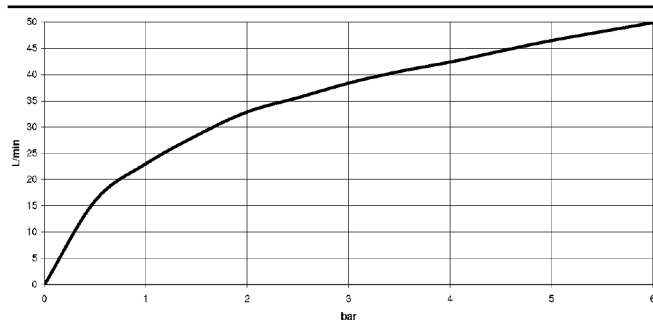

22 900 360 Product version up to 5/1/2024

- rosette Ø 60 mm
- porcelain insert COLD

	Brushed Durabronze (23kt Gold)	22 900 360-28
	Chrome	22 900 360-00
	Brushed Platinum	22 900 360-06
	Platinum	22 900 360-08
	Durabronze (23kt Gold)	22 900 360-09
	Brushed Gold (PVD)	22 900 360-37
	Brushed Dark Brass (PVD)	22 900 360-39
	Brushed Bronze (PVD)	22 900 360-42
	Brushed Dark Platinum	22 900 360-99

22 900 360 Product version up to 5/1/2024

**Flow rate chart**

22 900 360 Product version up to 5/1/2024

Parts for other finishes can be found here: [Chrome](#)