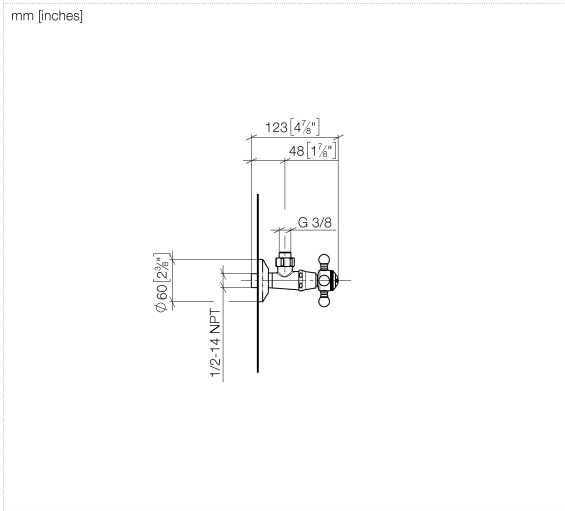

22 900 360 Product version up to 5/1/2024

- rosette Ø 60 mm
- porcelain insert COLD

	Brushed Durabronze (23kt Gold)	22 900 360-28
	Chrome	22 900 360-00
	Brushed Platinum	22 900 360-06
	Platinum	22 900 360-08
	Durabronze (23kt Gold)	22 900 360-09
	Brushed Gold (PVD)	22 900 360-37
	Brushed Dark Brass (PVD)	22 900 360-39
	Brushed Bronze (PVD)	22 900 360-42
	Brushed Dark Platinum	22 900 360-99

22 900 360 Product version up to 5/1/2024

**Flow rate chart**

22 900 360 Product version up to 5/1/2024

Parts for other finishes can be found here: [Chrome](#)

### Spare parts list

No.	Item Number	Name	Quantity used	Delivery time
6	09 20 36 004-28	Handle 15 x 15 x 28 mm - Brushed Durabron (23kt Gold)	4.00	40
9	09 26 01 010 90	Cover Porcelain insert plate COLD -	1.00	14
8	09 20 83 006 90	Handle Ø 21 x 7,5 mm -	1.00	14
4	09 21 02 055-28	Cover 24 x 29 x 30 mm - Brushed Durabron (23kt Gold)	1.00	40
10	09 20 36 005-28	Handle Ø 28 x 7 mm - Brushed Durabron (23kt Gold)	1.00	40
2	90 23 30 040 00-28	threaded connector	1.00	40
5	04 20 36 002 06-28	Handle Madison Cold - Brushed Durabron (23kt Gold)	1.00	40
1	04 27 01 003 00-28	Rosette Ø 60 x 15 mm - Brushed Durabron (23kt Gold)	1.00	-
Spare part can no longer be ordered, please order the replacement item				
3	90 90 03 023 01 90	Head part Grease chamber 1/2" -	1.00	14
11	04 30 30 029 00 90	Mounting theft-proof -	1.00	14
7	09 20 36 002-28	Handle Ø 29,5 x 30 mm - Brushed Durabron (23kt Gold)	1.00	40