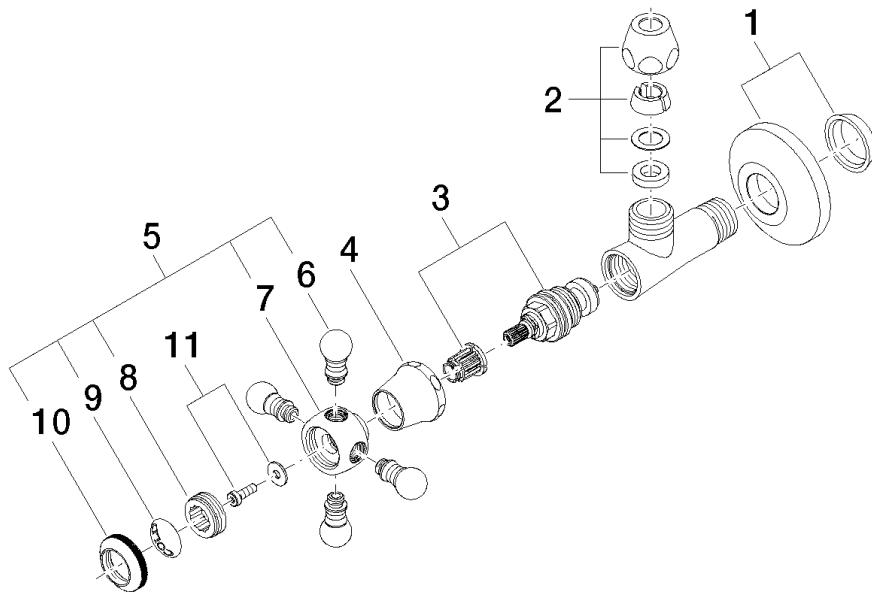

22 900 360 Product version up to 5/1/2024

- rosette Ø 60 mm
- porcelain insert COLD

	Brushed Durabronze (23kt Gold)	22 900 360-28
	Chrome	22 900 360-00
	Brushed Platinum	22 900 360-06
	Platinum	22 900 360-08
	Durabronze (23kt Gold)	22 900 360-09
	Brushed Gold (PVD)	22 900 360-37
	Brushed Dark Brass (PVD)	22 900 360-39
	Brushed Bronze (PVD)	22 900 360-42
	Brushed Dark Platinum	22 900 360-99

22 900 360 Product version up to 5/1/2024

**Flow rate chart**

22 900 360 Product version up to 5/1/2024

Parts for other finishes can be found here: [Chrome](#)

### Spare parts list

No.	Item Number	Name	Quantity used	Delivery time
6	09 20 36 004-28	Handle 15 x 15 x 28 mm - Brushed Durabron (23kt Gold)	4.00	40
9	09 26 01 010 90	Cover Porcelain insert plate COLD -	1.00	14
8	09 20 83 006 90	Handle Ø 21 x 7,5 mm -	1.00	14
4	09 21 02 055-28	Cover 24 x 29 x 30 mm - Brushed Durabron (23kt Gold)	1.00	40
10	09 20 36 005-28	Handle Ø 28 x 7 mm - Brushed Durabron (23kt Gold)	1.00	40
2	90 23 30 040 00-28	threaded connector	1.00	40
5	04 20 36 002 06-28	Handle Madison Cold - Brushed Durabron (23kt Gold)	1.00	40
1	04 27 01 003 00-28	Rosette Ø 60 x 15 mm - Brushed Durabron (23kt Gold)	1.00	-
Spare part can no longer be ordered, please order the replacement item				
3	90 90 03 023 01 90	Head part Grease chamber 1/2" -	1.00	14
11	04 30 30 029 00 90	Mounting theft-proof -	1.00	14
7	09 20 36 002-28	Handle Ø 29,5 x 30 mm - Brushed Durabron (23kt Gold)	1.00	40