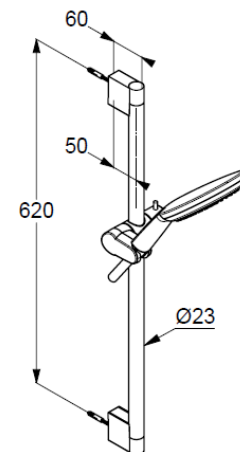

connection G1/2

sieve seal

shower hose

plastic coated

with metal-effect

with conical nuts

anti twist

G1/2 x G1/2 x 1600mm

wall rail 600mm

height-adjustable hand shower hook

with fixing material

for rigid wall mounted

Produktabbildung/ Product picture

Maßzeichnung/ Dimensional drawing

Durchfluss/ Flow rate