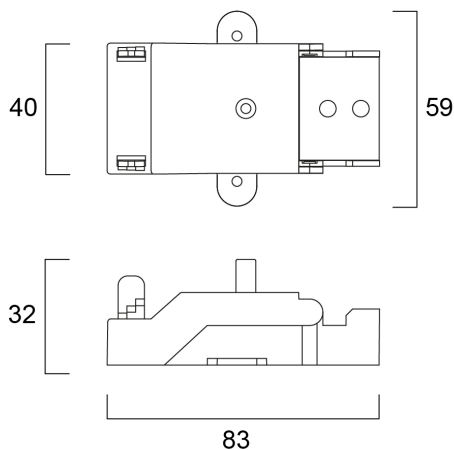

Technical drawings