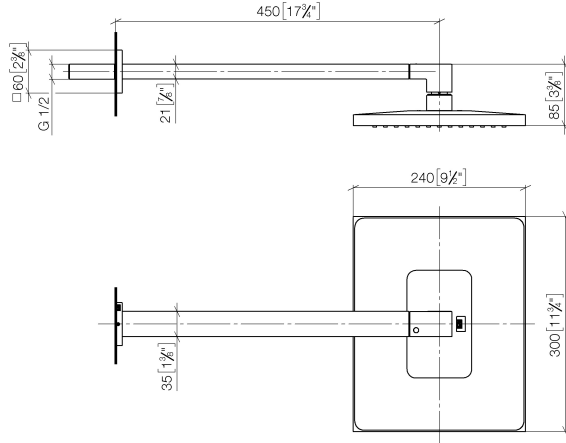

28 765 980 Product version from 3/13/2017

- rain shower 300 x 240mm
- Rain shower material: metal
- PURE RAIN, max. flow rate 20 l/min (at 3 bar)
- Function from: 12 l/min
- quick clearing
- with anti-scale system

Technical data:

- 450mm projection
- rosette 60 x 60 mm
- 1/2" connection

Notes:

- This product can help a building meet the requirements of Green Building Rating Systems, e.g. LEED®, BREEAM®, DGNB

Please note that this item can only be booked until 31.12.2026

Recommended miscellaneous

- Concealed wall elbow -** 35 085 970 90
- min. recess depth 90 mm
 - max. recess depth 163 mm

28 765 980 Product version from 3/13/2017

mm [inches]

Flow rate chart

Codes & Standards

Certificates and sustainability

LGA_38

LGA_29

WRAS_2212

Spare parts list

No.	Item Number	Name	Quantity used	Delivery time
10	09 31 11 036 90	Mounting Threaded pin with hexagon socket with cup point M5 x 8 mm -	1.00	14
8	09 31 11 040 90	Straight pin Ø 6 x12 mm -	1.00	14
7	90 14 10 011 00 90	O-Ring EPDM 70 11,0 x 2,5 mm -	1.00	14
11	09 17 01 180-06	Connection 36 x 39 x 61 mm - Brushed Platinum	1.00	20
1	04 30 31 032 00 90	Attachment set Bolt 4 x 35 mm -	1.00	14
5	09 27 98 016-06	Rosette for rain shower Wall mounting 60 x 9 x 60 mm - Brushed Platinum	1.00	-
Spare part can no longer be ordered, please order the replacement item				
12	04 12 05 063 00-06	Rainshower angular 300 x 240 mm - Brushed Platinum	1.00	20
2	09 30 11 160 90	Connection 55 x 55 x 6,5 mm -	1.00	14
3	09 31 11 084 90	Mounting Threaded pin with hexagon socket with cup point M4 x16 mm -	2.00	14
6	04 28 22 247 20-06	Connection 505 x 35 x 21 mm - Brushed Platinum	1.00	20
4	09 31 11 099 90	Mounting Threaded pin with hexagon socket with chamfered end M4 x 4 -	1.00	14
9	90 31 20 087 00-06	Plug with O-ring Ø 7 x 2,1 mm - Brushed Platinum	1.00	20