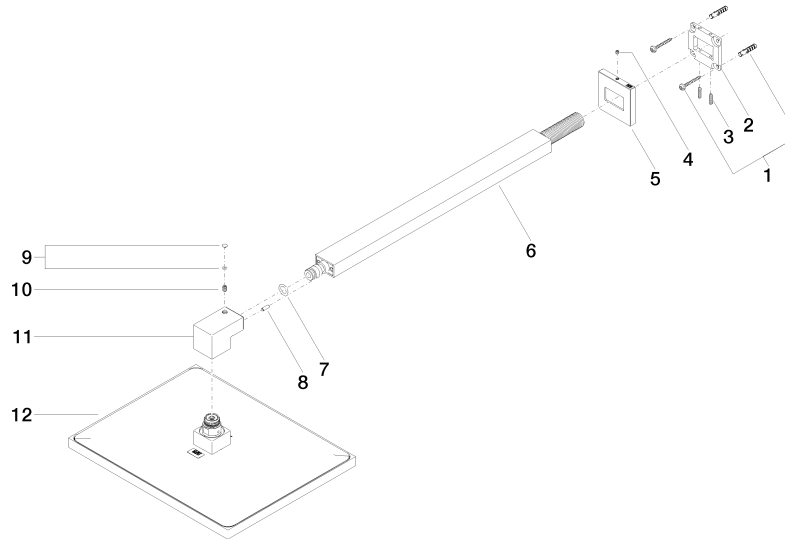

28 765 980 Product version from 3/13/2017

- rain shower 300 x 240mm
- Rain shower material: metal
- PURE RAIN, max. flow rate 20 l/min (at 3 bar)
- Function from: 12 l/min
- quick clearing
- with anti-scale system

Recommended miscellaneous

- Concealed wall elbow -** 35 085 970 90
- min. recess depth 90 mm
 - max. recess depth 163 mm

28 765 980 Product version from 3/13/2017

mm [inches]

Flow rate chart

Codes & Standards

DIN 4109

ISO 3822

Scottish Water
Byelaws

UK Water Supply
Regulations

Ü-Zeichen

Rainshower with wall fixing 300 x 240 mm - Brushed Platinum

SERIES SPECIFIC

28 765 980 Product version from 3/13/2017

Certificates and sustainability

LGA_38

LGA_29

WRAS_2212

Spare parts list

No.	Item Number	Name	Quantity used	Delivery time
10	09 31 11 036 90	Mounting Threaded pin with hexagon socket with cup point M5 x 8 mm -	1.00	14
8	09 31 11 040 90	Straight pin Ø 6 x12 mm -	1.00	14
7	90 14 10 011 00 90	O-Ring EPDM 70 11,0 x 2,5 mm -	1.00	14
11	09 17 01 180-06	Connection 36 x 39 x 61 mm - Brushed Platinum	1.00	20
1	04 30 31 032 00 90	Attachment set Bolt 4 x 35 mm -	1.00	14
5	09 27 98 016-06	Rosette for rain shower Wall mounting 60 x 9 x 60 mm - Brushed Platinum	1.00	-
Spare part can no longer be ordered, please order the replacement item				
12	04 12 05 063 00-06	Rainshower angular 300 x 240 mm - Brushed Platinum	1.00	20
2	09 30 11 160 90	Connection 55 x 55 x 6,5 mm -	1.00	14
3	09 31 11 084 90	Mounting Threaded pin with hexagon socket with cup point M4 x16 mm -	2.00	14
6	04 28 22 247 20-06	Connection 505 x 35 x 21 mm - Brushed Platinum	1.00	20
4	09 31 11 099 90	Mounting Threaded pin with hexagon socket with chamfered end M4 x 4 -	1.00	14
9	90 31 20 087 00-06	Plug with O-ring Ø 7 x 2,1 mm - Brushed Platinum	1.00	20