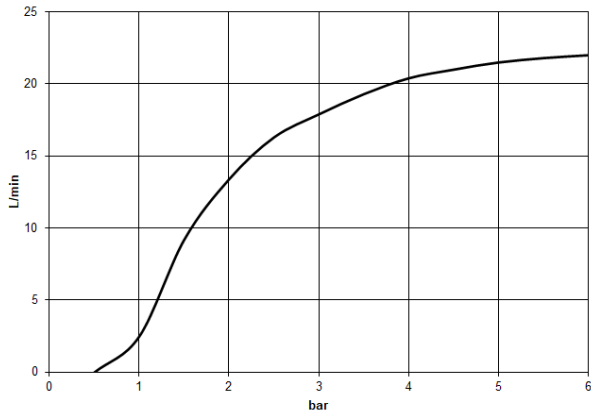

28 765 980 Product version from 3/13/2017

- rain shower 300 x 240mm
- Rain shower material: metal
- PURE RAIN, max. flow rate 20 l/min (at 3 bar)
- Function from: 12 l/min
- quick clearing
- with anti-scale system

Recommended miscellaneous

- Concealed wall elbow -** 35 085 970 90
- min. recess depth 90 mm
 - max. recess depth 163 mm

28 765 980 Product version from 3/13/2017

mm [inches]

Flow rate chart

Codes & Standards