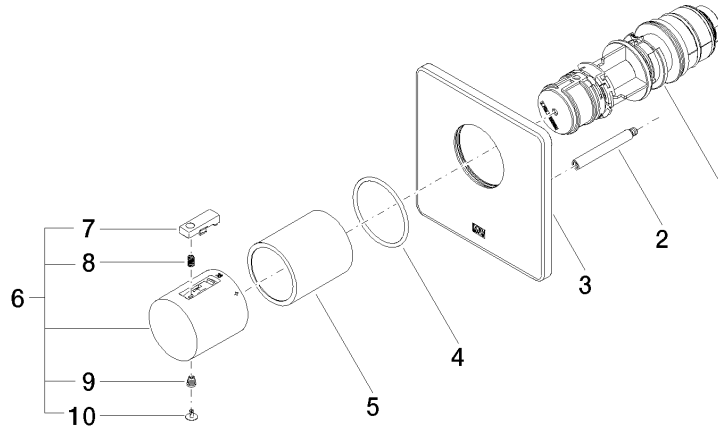

### Spare parts list

No.	Item Number	Name	Quantity used	Delivery time
	8	90 16 02 027 00 90	Spring Ø 4,5 x 7,5 mm -	1.00 14
	1	90 15 02 065 00 90	Thermostat cartridge with control unit Ø 44 x 147 mm -	1.00 14
	2	90 31 09 095 00 90	Rod -	1.00 14
	9	90 30 30 136 00 90	Bolt -	1.00 14
	3	09 11 02 329-06	xTOOL Rosette DB logo 120 x 120 x 9 mm - Brushed Platinum	1.00 20
	5	90 21 02 112 00-06	Sleeve - Brushed Platinum	1.00 20
	7	90 21 33 011 00-13	Repair kit for thermostat handle - black	1.00 14
	4	90 14 10 049 00 90	O-Ring 45,69 x 2,62 mm -	1.00 14
	6	90 17 33 004 00-06	Handle for thermostat Ø 46 x 48 mm - Brushed Platinum	1.00 -
	Spare part can no longer be ordered, please order the replacement item			
	90173302000-06	Handle for thermostat Ø 46 x 48 mm - Brushed Platinum		
	10	90 31 20 049 00-13	Plug - black	1.00 40