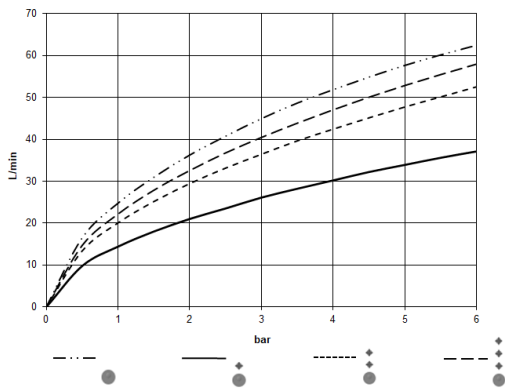

12 340 970 90

**Required miscellaneous**

**xTOOL Concealed thermostat module without volume control - 35 503 970 90**

- min. recess depth 85 mm
- max. recess depth 110 mm

36 501 710 Product version up to 6/30/2020  
mm [inches]

**Flow rate chart**

**Codes & Standards**

DIN 4109

EN 1111

ISO 3822

Scottish Water  
Byelaws

UK Water Supply  
Regulations

Ü-Zeichen