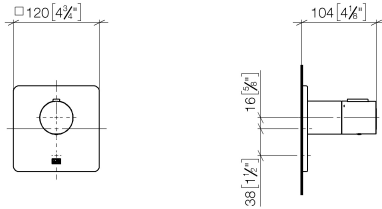

12 340 970 90

**Required miscellaneous**

**xTOOL Concealed thermostat module without volume control - 35 503 970 90**

- min. recess depth 85 mm
- max. recess depth 110 mm

36 501 710 Product version up to 6/30/2020  
mm [inches]