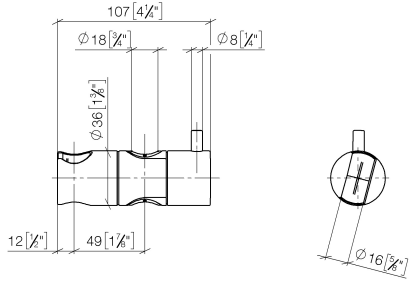

12 580 970 Product version from 10/1/2023

- for pipe diameter 18 mm

	Brushed Dark Platinum	12 580 970-99
	Chrome	12 580 970-00
	Brushed Platinum	12 580 970-06
	Platinum	12 580 970-08
	Durabass (23kt Gold)	12 580 970-09
	Dark Chrome	12 580 970-19
	Light Gold (PVD)	12 580 970-26
	Brushed Light Gold (PVD)	12 580 970-27
	Brushed Durabass (23kt Gold)	12 580 970-28
	Matte Black	12 580 970-33
	Brushed Gold (PVD)	12 580 970-37
	Brushed Dark Brass (PVD)	12 580 970-39
	Brushed Bronze (PVD)	12 580 970-42
	Brushed Dark Bronze (PVD)	12 580 970-43
	Brushed Champagne (22kt Gold)	12 580 970-46
	Champagne (22kt Gold)	12 580 970-47
	Brushed Chrome	12 580 970-93

12 580 970 Product version from 10/1/2023

mm [inches]

12 580 970 Product version from 10/1/2023

Parts for other finishes can be found here: [Chrome](#)

Spare parts list

No.	Item Number	Name	Quantity used	Delivery time
2	08 18 40 579 90	Adapter one-piece 48 x 13,6 x 38 -	1.00	14
1	09 12 12 217 90	Receptacle for hand shower 25 x 37 x 27 mm -	1.00	14