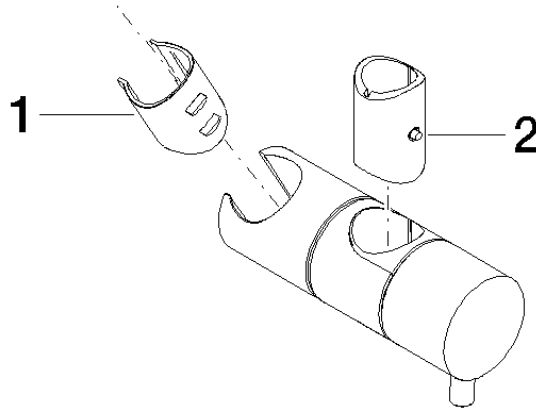

12 580 970 Product version from 10/1/2023

- for pipe diameter 18 mm

	Brushed Dark Platinum	12 580 970-99
	Chrome	12 580 970-00
	Brushed Platinum	12 580 970-06
	Platinum	12 580 970-08
	Durabass (23kt Gold)	12 580 970-09
	Dark Chrome	12 580 970-19
	Light Gold (PVD)	12 580 970-26
	Brushed Light Gold (PVD)	12 580 970-27
	Brushed Durabass (23kt Gold)	12 580 970-28
	Matte Black	12 580 970-33
	Brushed Gold (PVD)	12 580 970-37
	Brushed Dark Brass (PVD)	12 580 970-39
	Brushed Bronze (PVD)	12 580 970-42
	Brushed Dark Bronze (PVD)	12 580 970-43
	Brushed Champagne (22kt Gold)	12 580 970-46
	Champagne (22kt Gold)	12 580 970-47
	Brushed Chrome	12 580 970-93

12 580 970 Product version from 10/1/2023

mm [inches]

12 580 970 Product version from 10/1/2023

Parts for other finishes can be found here: [Chrome](#)

Spare parts list

No.	Item Number	Name	Quantity used	Delivery time
2	08 18 40 579 90	Adapter one-piece 48 x 13,6 x 38 -	1.00	14
1	09 12 12 217 90	Receptacle for hand shower 25 x 37 x 27 mm -	1.00	14