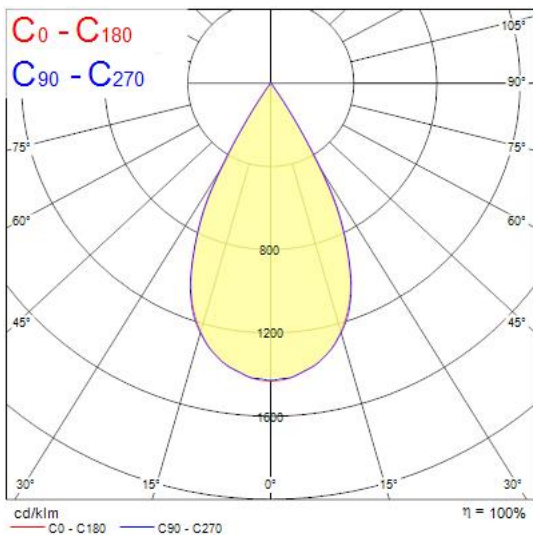

Concord

CONCORD BEACON 2700K WIDE DALI BLACK 2062538

LOR (%)	100
Correlated colour temperature (k)	2700
Light colour	Candlelight
CRI (Ra)	97
Colour Variation Initial (SDCM)	2
Beam Angle (°)	55
Photobiological Risk Group	RG1
Total power consumption (W)	18
Electrical protection	Class II
Control gear type	LED driver constant current
Dimmable	Yes
Minimum dimming level (%)	1
Housing colour	RAL 9005 - Jet black
IP rating	IP20
IK rating	IK02
Product EAN number	5025768625383
Warranty	5 years
Dimming method	DALI
Useful luminous flux (#use)	1250

Photometry