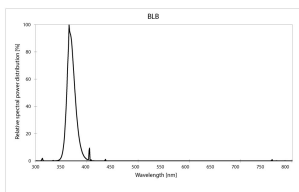

Blacklight BL368 Linear T12

F20W T12 BL368 24
0000361

Product features

- Blacklight BL368 Linear T12

PRODUCT OVERVIEW

Product name	F20W T12 BL368 24
Technology	Special applications
Lamp shape	Tubular shape
Type	T12
Cap/Base	G13
Lamp finish	Frosted/Coated
Fixture rating	Enclosed
General application	SPG
ETIM Class	EC002962
E-number FI	4940433
Light colour	BL368 Blacklight
Wattage (W)	20.00
Dimmable	No
Dimming method	N/A
Average life (Nominal) (h)	10000
Product EAN number	5410288003610

PHOTOMETRY

TECHNICAL DRAWINGS

Blacklight BL368 Linear T12 *F20W T12 BL368 24* 0000361