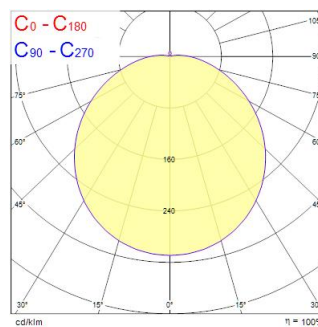

### Afmetingen (mm)

### Fotometrie

Distance [m]	Cone diameter [m]	Beam diameter [m]	Beam diameter [m]	Illuminance [lx]
0.5	1.54	Ø171	Ø180	185
1.0	3.08	Ø342	Ø360	46
1.5	4.62	Ø513	Ø540	19
2.0	6.16	Ø684	Ø720	11
2.5	7.70	Ø855	Ø900	7
3.0	9.24	Ø1026	Ø1080	5

Distance [m] Cone diameter [m] Illuminance [lx]  
 — C0 - C180 (Half beam angle: 114.0°)