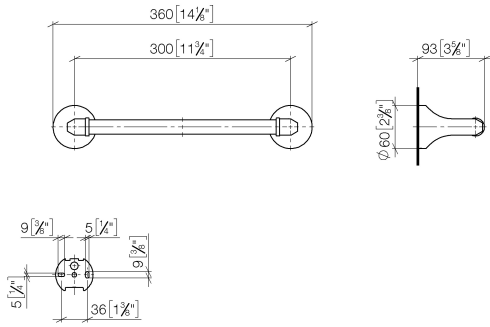

83 030 361 Product version from 7/3/2016

- gauge 300 mm
- width 360mm
- height 60 mm
- rosette Ø 60 mm
- 90mm projection

	Brushed Durabronz (23kt Gold)	83 030 361-28
	Chrome	83 030 361-00
	Brushed Platinum	83 030 361-06
	Platinum	83 030 361-08
	Durabronz (23kt Gold)	83 030 361-09
	Brushed Gold (PVD)	83 030 361-37
	Brushed Dark Brass (PVD)	83 030 361-39
	Brushed Bronze (PVD)	83 030 361-42
	Brushed Dark Platinum	83 030 361-99

Recommended miscellaneous

**MADISON Mounting for towel bar/tumbler mounting on two sides -**

12 358 970 90

- for towel bar mounting plus towel bar mounting on back.

83 030 361 Product version from 7/3/2016

mm [inches]

**Spare parts list**

No.	Item Number	Name	Quantity used	Delivery time
1	05 17 97 507 00 90	Attachment set 52 x 45 x 70 mm -	2.00	14
2	04 31 11 140 00 90	Mounting Threaded pin M6 x 10 mm -	2.00	14