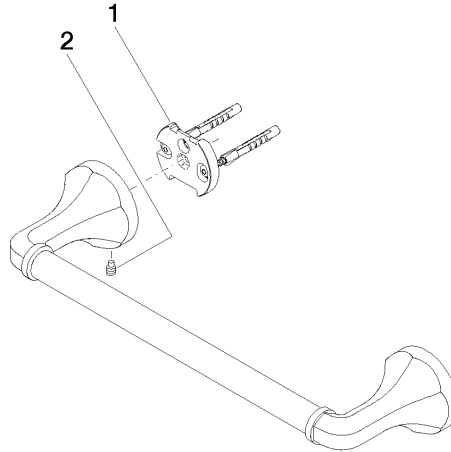

83 030 361 Product version from 7/3/2016

- gauge 300 mm
- width 360mm
- height 60 mm
- rosette Ø 60 mm
- 90mm projection

	Brushed Durabronz (23kt Gold)	83 030 361-28
	Chrome	83 030 361-00
	Brushed Platinum	83 030 361-06
	Platinum	83 030 361-08
	Durabronz (23kt Gold)	83 030 361-09
	Brushed Gold (PVD)	83 030 361-37
	Brushed Dark Brass (PVD)	83 030 361-39
	Brushed Bronze (PVD)	83 030 361-42
	Brushed Dark Platinum	83 030 361-99

Recommended miscellaneous

**MADISON Mounting for towel bar/tumbler mounting on two sides -**

12 358 970 90

- for towel bar mounting plus towel bar mounting on back.

83 030 361 Product version from 7/3/2016

mm [inches]

**Spare parts list**

No.	Item Number	Name	Quantity used	Delivery time
1	05 17 97 507 00 90	Attachment set 52 x 45 x 70 mm -	2.00	14
2	04 31 11 140 00 90	Mounting Threaded pin M6 x 10 mm -	2.00	14