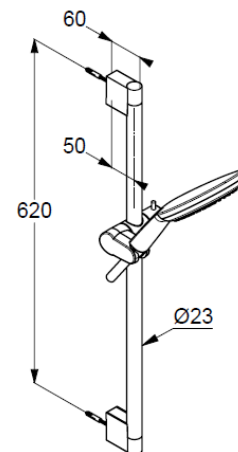

hand shower 3 S  
3 spray pattern  
volume/booster/smooth  
with cleaning system  
connection G1/2  
sieve seal

shower hose  
plastic coated  
with metal-effect  
with conical nuts  
anti twist  
G1/2 x G1/2 x 1600mm

wall rail 600mm  
height-adjustable hand shower hook  
with fixing material  
for rigid wall mounted

### Maßzeichnung/ Dimensional drawing