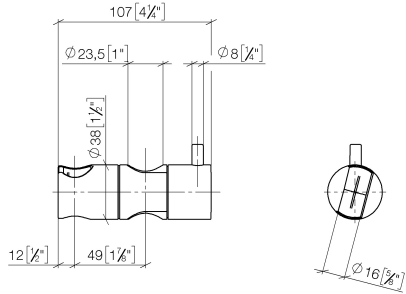

Slide unit - Brushed Durabronze (23kt Gold)

SERIES-VARIOUS

12 570 970 Product version from 10/1/2023

- for pipe diameter 23.5 mm

	Brushed Durabronze (23kt Gold)	12 570 970-28
	Chrome	12 570 970-00
	Brushed Platinum	12 570 970-06
	Platinum	12 570 970-08
	Dark Chrome	12 570 970-19
	Light Gold (PVD)	12 570 970-26
	Brushed Light Gold (PVD)	12 570 970-27
	Matte Black	12 570 970-33
	Brushed Gold (PVD)	12 570 970-37
	Brushed Dark Brass (PVD)	12 570 970-39
	Brushed Bronze (PVD)	12 570 970-42
	Brushed Dark Bronze (PVD)	12 570 970-43
	Brushed Champagne (22kt Gold)	12 570 970-46
	Champagne (22kt Gold)	12 570 970-47
	Brushed Chrome	12 570 970-93
	Brushed Dark Platinum	12 570 970-99

12 570 970 Product version from 10/1/2023

mm [inches]

12 570 970 Product version from 10/1/2023

Parts for other finishes can be found here: [Chrome](#)

Spare parts list

No.	Item Number	Name	Quantity used	Delivery time
1	09 12 12 217 90	Receptacle for hand shower 25 x 37 x 27 mm -	1.00	14