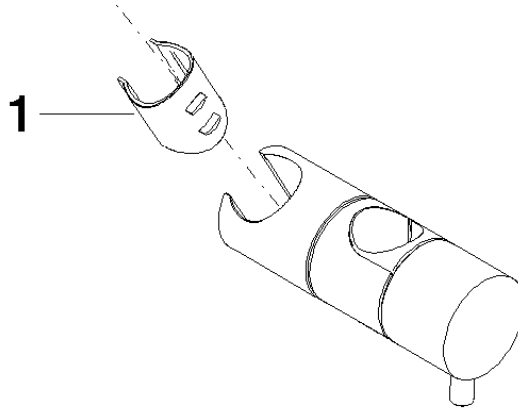

Slide unit - Brushed Durabronze (23kt Gold)

SERIES-VARIOUS

12 570 970 Product version from 10/1/2023

- for pipe diameter 23.5 mm

	Brushed Durabronze (23kt Gold)	12 570 970-28
	Chrome	12 570 970-00
	Brushed Platinum	12 570 970-06
	Platinum	12 570 970-08
	Dark Chrome	12 570 970-19
	Light Gold (PVD)	12 570 970-26
	Brushed Light Gold (PVD)	12 570 970-27
	Matte Black	12 570 970-33
	Brushed Gold (PVD)	12 570 970-37
	Brushed Dark Brass (PVD)	12 570 970-39
	Brushed Bronze (PVD)	12 570 970-42
	Brushed Dark Bronze (PVD)	12 570 970-43
	Brushed Champagne (22kt Gold)	12 570 970-46
	Champagne (22kt Gold)	12 570 970-47
	Brushed Chrome	12 570 970-93
	Brushed Dark Platinum	12 570 970-99

12 570 970 Product version from 10/1/2023

mm [inches]

12 570 970 Product version from 10/1/2023

Parts for other finishes can be found here: [Chrome](#)

Spare parts list

No.	Item Number	Name	Quantity used	Delivery time
1	09 12 12 217 90	Receptacle for hand shower 25 x 37 x 27 mm -	1.00	14