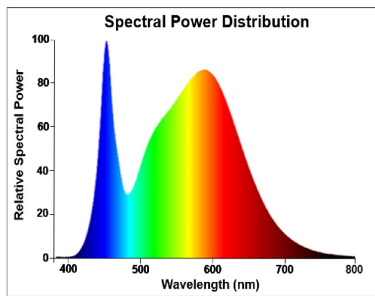

ToLEDo Performer H-Series

ToLEDo Performer H230 15500LM 840 E40 SL
0028378

Packaging single width (cm)	25.0
Packaging single depth (cm)	23.5
DUN14 (outer)	15410288283781
Units per outer package	4
Packaging outer length / height (cm)	53.6
Packaging outer width (cm)	52.5
Packaging outer depth (cm)	26.3

Safety data

Optimal operating condition (°C)	-20-50
Breakage cleaning instructions	Not applicable
Special purpose lamp	No
Dry applications use only	No
Suitable for household illumination	Yes
Safety message	Not Suitable for totally enclosed fixtures

PHOTOMETRY