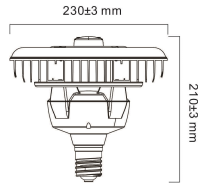

ToLEDo Performer H-Series

ToLEDo Performer H230 15500LM 840 E40 SL
0028378