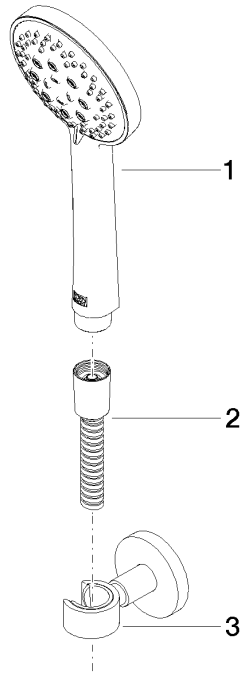

27 805 625 Product version from 6/30/2015 to 6/3/2020

- COMPACT RAIN, max. flow rate 15 l/min (at 3 bar)
- spray head Ø 100mm
- three settings: normal flow, soft flow, massage flow
- with anti-scale system
- metal shower hose 1250mm with integrated anti-twist protection
- shower holder rosette Ø 55mm

Intrinsic protection against back flow.

Recommended miscellaneous

- Concealed wall elbow -**
- min. recess depth 90 mm
 - max. recess depth 163 mm

35 085 970 90

Recommended miscellaneous

- Wall elbow - Brushed Durabron (23kt Gold)** 28 450 625-28

27 805 625 Product version from 6/30/2015 to 6/3/2020

mm [inches]

Flow rate chart

Codes & Standards

DIN 4109

ISO 3822

Scottish Water
Byelaws

UK Water Supply
Regulations

27 805 625 Product version from 6/30/2015 to 6/3/2020

Spare parts list

| No. | Item Number | Name | Quantity used | Delivery time |
|-----|--------------------|--|---------------|---------------|
| 1 | 90 12 11 173 00-28 | Hand shower 15 l/min. - Brushed Durabron (23kt Gold) | 1.00 | 40 |
| 3 | 28 050 625-28 | Wall bracket - Brushed Durabron (23kt Gold) | 1.00 | 40 |
| 2 | 90 30 02 072 00-28 | Metal shower hose 1/2" x 3/8" x 1250 mm - Brushed Durabron (23kt Gold) | 1.00 | 40 |