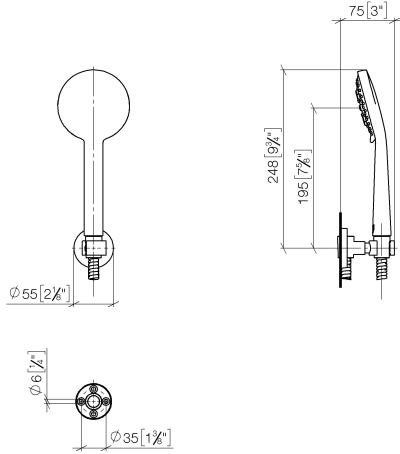

27 805 625 Product version from 6/30/2015 to 6/3/2020

- COMPACT RAIN, max. flow rate 15 l/min (at 3 bar)
- spray head Ø 100mm
- three settings: normal flow, soft flow, massage flow
- with anti-scale system
- metal shower hose 1250mm with integrated anti-twist protection
- shower holder rosette Ø 55mm

Intrinsic protection against back flow.

Recommended miscellaneous

- Concealed wall elbow -**
- min. recess depth 90 mm
 - max. recess depth 163 mm

35 085 970 90

Recommended miscellaneous

- Wall elbow - Brushed Durabron (23kt Gold)** 28 450 625-28

27 805 625 Product version from 6/30/2015 to 6/3/2020

mm [inches]

Flow rate chart

Codes & Standards

DIN 4109

ISO 3822

Scottish Water
Byelaws

UK Water Supply
Regulations

27 805 625 Product version from 6/30/2015 to 6/3/2020

Spare parts list

| No. | Item Number | Name | Quantity used | Delivery time |
|-----|--------------------|--|---------------|---------------|
| 1 | 90 12 11 173 00-28 | Hand shower 15 l/min. - Brushed Durabron (23kt Gold) | 1.00 | 40 |
| 3 | 28 050 625-28 | Wall bracket - Brushed Durabron (23kt Gold) | 1.00 | 40 |
| 2 | 90 30 02 072 00-28 | Metal shower hose 1/2" x 3/8" x 1250 mm - Brushed Durabron (23kt Gold) | 1.00 | 40 |