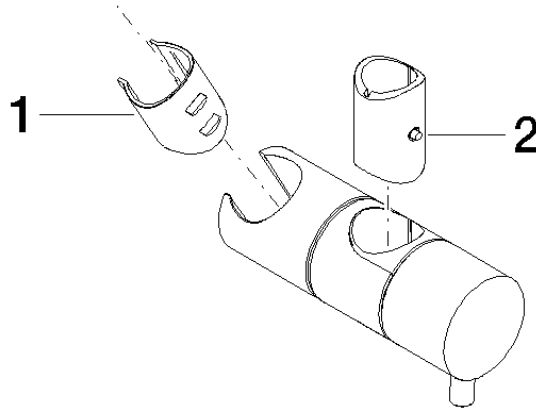

12 580 970 Product version from 10/1/2023

- for pipe diameter 18 mm

| | | |
|---|-------------------------------|---------------|
|  | Matte Black | 12 580 970-33 |
|  | Chrome | 12 580 970-00 |
|  | Brushed Platinum | 12 580 970-06 |
|  | Platinum | 12 580 970-08 |
|  | Durabrand (23kt Gold) | 12 580 970-09 |
|  | Dark Chrome | 12 580 970-19 |
|  | Light Gold (PVD) | 12 580 970-26 |
|  | Brushed Light Gold (PVD) | 12 580 970-27 |
|  | Brushed Durabrand (23kt Gold) | 12 580 970-28 |
|  | Brushed Gold (PVD) | 12 580 970-37 |
|  | Brushed Dark Brass (PVD) | 12 580 970-39 |
|  | Brushed Bronze (PVD) | 12 580 970-42 |
|  | Brushed Dark Bronze (PVD) | 12 580 970-43 |
|  | Brushed Champagne (22kt Gold) | 12 580 970-46 |
|  | Champagne (22kt Gold) | 12 580 970-47 |
|  | Brushed Chrome | 12 580 970-93 |
|  | Brushed Dark Platinum | 12 580 970-99 |

12 580 970 Product version from 10/1/2023

mm [inches]

12 580 970 Product version from 10/1/2023

Parts for other finishes can be found here: [Chrome](#)

Spare parts list

| No. | Item Number | Name | Quantity used | Delivery time |
|-----|-----------------|--|---------------|---------------|
| 2 | 08 18 40 579 90 | Adapter one-piece 48 x 13,6 x 38 - | 1.00 | 14 |
| 1 | 09 12 12 217 90 | Receptacle for hand shower 25 x 37 x 27 mm - | 1.00 | 14 |