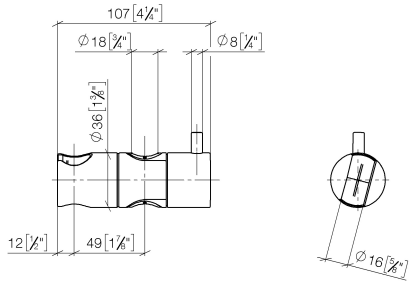

12 580 970 Product version from 10/1/2023

- for pipe diameter 18 mm

| | | |
|---|-------------------------------|---------------|
|  | Matte Black | 12 580 970-33 |
|  | Chrome | 12 580 970-00 |
|  | Brushed Platinum | 12 580 970-06 |
|  | Platinum | 12 580 970-08 |
|  | Durabrand (23kt Gold) | 12 580 970-09 |
|  | Dark Chrome | 12 580 970-19 |
|  | Light Gold (PVD) | 12 580 970-26 |
|  | Brushed Light Gold (PVD) | 12 580 970-27 |
|  | Brushed Durabrand (23kt Gold) | 12 580 970-28 |
|  | Brushed Gold (PVD) | 12 580 970-37 |
|  | Brushed Dark Brass (PVD) | 12 580 970-39 |
|  | Brushed Bronze (PVD) | 12 580 970-42 |
|  | Brushed Dark Bronze (PVD) | 12 580 970-43 |
|  | Brushed Champagne (22kt Gold) | 12 580 970-46 |
|  | Champagne (22kt Gold) | 12 580 970-47 |
|  | Brushed Chrome | 12 580 970-93 |
|  | Brushed Dark Platinum | 12 580 970-99 |

12 580 970 Product version from 10/1/2023

mm [inches]

12 580 970 Product version from 10/1/2023

Parts for other finishes can be found here: [Chrome](#)

Spare parts list

| No. | Item Number | Name | Quantity used | Delivery time |
|-----|-----------------|--|---------------|---------------|
| 2 | 08 18 40 579 90 | Adapter one-piece 48 x 13,6 x 38 - | 1.00 | 14 |
| 1 | 09 12 12 217 90 | Receptacle for hand shower 25 x 37 x 27 mm - | 1.00 | 14 |