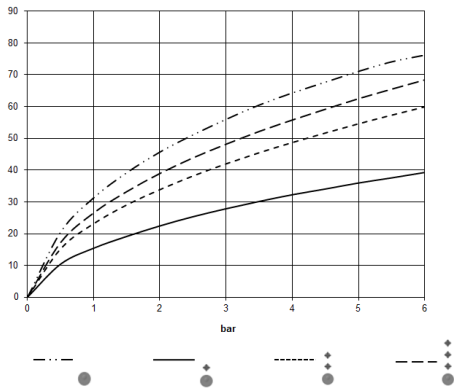

Flow rate chart

Codes & Standards

DIN 4109

EN 1111

ISO 3822

Scottish Water
Byelaws

UK Water Supply
Regulations

Ü-Zeichen