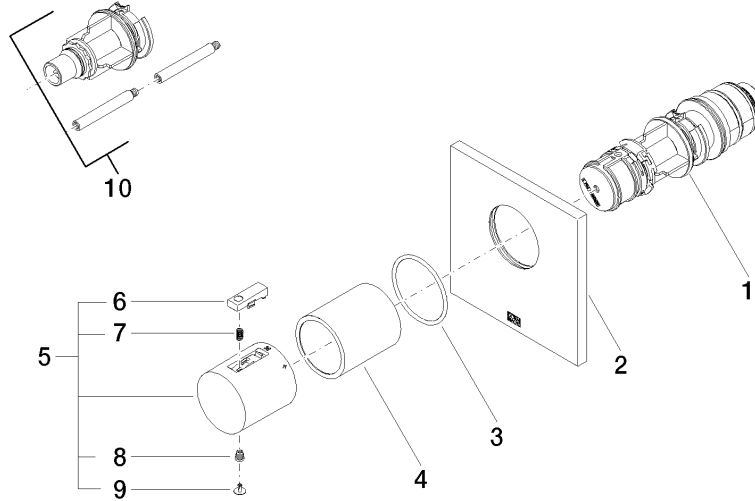

LGA_29

EPD-DOR-20230287

-IBA1-EN

Environmental.prod

uct-declarat

36 503 780 Product version up to 12/31/2021

Spare parts list

No.	Item Number	Name	Quantity used	Delivery time
	5 90 17 33 004 00-99	Handle for thermostat Ø 46 x 48 mm - Brushed Dark Platinum	1.00	-
Spare part can no longer be ordered, please order the replacement item				
	90173302000-99	Handle for thermostat Ø 46 x 48 mm - Brushed Dark Platinum		
	9 90 31 20 049 00-13	Plug - black	1.00	40
	6 90 21 33 011 00-13	Repair kit for thermostat handle - black	1.00	14
	10 12 178 970 90	Extension 46 mm -	1.00	14
	2 09 11 02 196-99	xTOOL Rosette 120 x 120 x 8,5 mm - Brushed Dark Platinum	1.00	-
Spare part can no longer be ordered, please order the replacement item				
	091102533-99	Cover for xTOOL - Brushed Dark Platinum		
	7 90 16 02 027 00 90	Spring Ø 4,5 x 7,5 mm -	1.00	14
	8 90 30 30 136 00 90	Bolt -	1.00	14
	4 90 21 02 112 00-99	Sleeve - Brushed Dark Platinum	1.00	40
	1 90 15 02 063 00 90	Thermostat cartridge with control unit Ø 44 x 147 mm -	1.00	14
	3 90 14 10 049 00 90	O-Ring 45,69 x 2,62 mm -	1.00	14