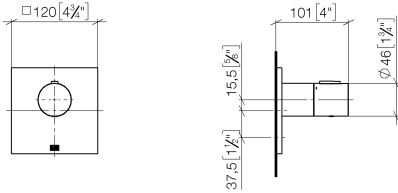

Recommended miscellaneous

	xGRID Attachment set for integrating in the dry wall construction -	12 340 970 90
---	--	---------------

Required miscellaneous

	xGRID Installation track 555 mm -	12 360 970 90
---	--	---------------

Required miscellaneous

	xTOOL Concealed thermostat module without volume control - •min. recess depth 115 mm •max. recess depth 155 mm	35 503 970 90
---	---	---------------

36 503 780 Product version up to 12/31/2021
mm [inches]