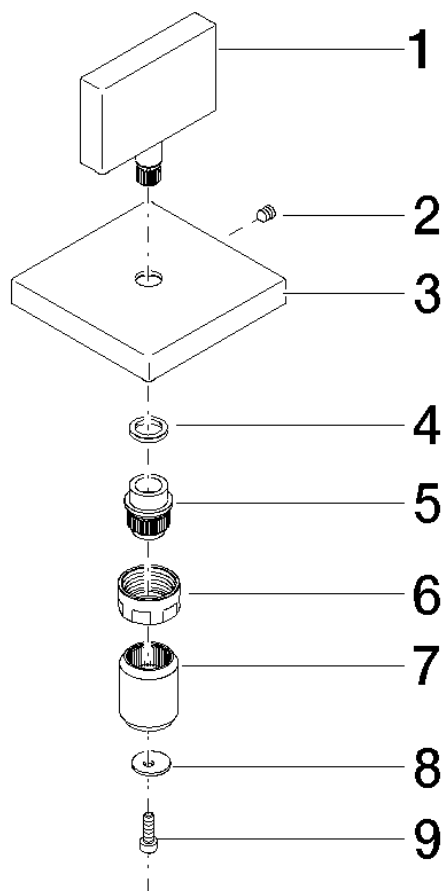

Handle for wall valve 60 x 60 x 75 mm - Chrome

SPARE PARTS

90 20 78 002 02 Product version up to 11/23/2020

	Chrome	90 20 78 002 02-00
	Brushed Platinum	90 20 78 002 02-06
	Platinum	90 20 78 002 02-08
	Dark Chrome	90 20 78 002 02-19
	Brushed Light Gold (PVD)	90 20 78 002 02-27
	Brushed Dark Brass (PVD)	90 20 78 002 02-39
	Brushed Bronze (PVD)	90 20 78 002 02-42
	Brushed Champagne (22kt Gold)	90 20 78 002 02-46
	Champagne (22kt Gold)	90 20 78 002 02-47
	Cyprum	90 20 78 002 02-49
	Brushed Chrome	90 20 78 002 02-93
	Brushed Dark Platinum	90 20 78 002 02-99

Handle for wall valve 60 x 60 x 75 mm - Chrome

SPARE PARTS

90 20 78 002 02 Product version up to 11/23/2020

Handle for wall valve 60 x 60 x 75 mm - Chrome

SPARE PARTS

90 20 78 002 02 Product version up to 11/23/2020

90 20 78 002 02 Product version up to 11/23/2020

Parts for other finishes can be found here: Brushed Platinum

Spare parts list

No.	Item Number	Name	Quantity used	Delivery time
	3 09 27 78 033-00	Rosette for handle 60 x 60 x 9 mm - Chrome	1.00	20
	5 09 12 12 057 90	Fixing cap white Ø 15 x 17 mm -	1.00	14
	1 09 20 78 007-00	Handle 50 x 50 x 10 mm - Chrome	1.00	20
	8 09 30 11 193 90	Disc with toothing Ø 12 x 1 mm -	1.00	14
	4 09 14 03 187 90	Ring -	1.00	14
	2 90 31 11 007 00 90	Mounting Threaded pin with hexagon socket M4 x 6 mm -	1.00	14
	6 09 23 30 074 90	Mounting Nut M16 x 1 -	1.00	14
	9 09 30 30 167 90	Mounting Cylinder head screw with hexagon socket M3 x 10 mm -	1.00	14
	7 09 12 12 059 90	Sleeve Ø 18 x 23 mm -	1.00	14