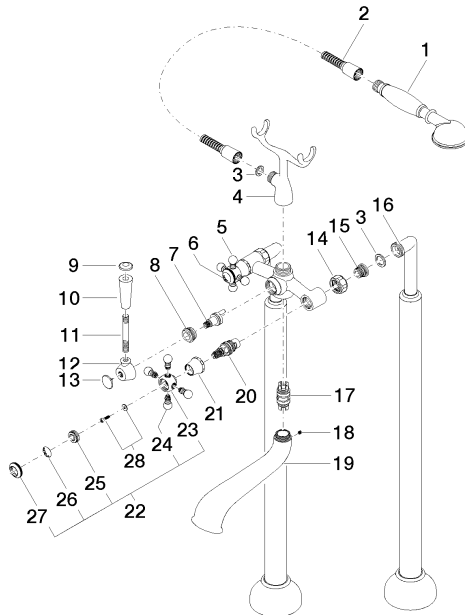

MADISON Two-hole bath mixer for free-standing assembly with hand shower set - Brushed Durabron (23kt Gold)

MADISON

25 943 360 Product version from 4/1/2025

MADISON Two-hole bath mixer for free-standing assembly with hand shower set - Brushed Durabron (23kt Gold)

MADISON

25 943 360 Product version from 4/1/2025

Spare parts list

No.	Item Number	Name	Quantity used	Delivery time
1	28 002 970-28	MADISON Metal hand shower with porcelain insert (white) - Brushed Durabron (23kt Gold)	1.00	40
23	09 20 36 002-28	Handle Ø 29,5 x 30 mm - Brushed Durabron (23kt Gold)	2.00	40
25	09 20 83 006 90	Handle Ø 21 x 7,5 mm -	2.00	14
21	09 21 02 055-28	Cover 24 x 29 x 30 mm - Brushed Durabron (23kt Gold)	2.00	40
26	09 26 01 010 90	Cover Porcelain insert plate COLD -	1.00	14
22	04 20 36 002 06-28	Handle Madison Cold - Brushed Durabron (23kt Gold)	1.00	40
8	09 23 10 007 90	Mounting Nut M24 x 1,5 mm -	1.00	14
2	28 104 970-28	Metal shower hose 1/2" x 1/2" x 1250 mm - Brushed Durabron (23kt Gold)	1.00	20
9	09 30 30 062-28	Cover Ø 24 x 8 mm - Brushed Durabron (23kt Gold)	1.00	40
10	11 170 370-28	MADISON Lever insert - Brushed Durabron (23kt Gold)	1.00	40
27	09 20 36 005-28	Handle Ø 28 x 7 mm - Brushed Durabron (23kt Gold)	2.00	40
3	90 14 20 002 00 90	Washer 18,5 x 12,0 x 2,0 mm -	1.00	14
16	12 943 360-28	connection	1.00	-
Spare part can no longer be ordered, please order the replacement item				
15	04 29 05 014 00 90	Connection M18 x 1,5 -	2.00	14
28	04 30 30 029 00 90	Mounting theft-proof -	2.00	14
4	04 17 20 010 00-28	Holder 160 x 180 x 55 mm - Brushed Durabron (23kt Gold)	1.00	-
Spare part can no longer be ordered, please order the replacement item				
12	09 18 20 011-28	Adapter 43 x 21 x 36 mm - Brushed Durabron (23kt Gold)	1.00	40
18	90 31 11 030 00 90	Mounting Threaded pin with hexagon socket with cup point M5 x 5 mm -	1.00	14
14	09 23 30 010-28	Mounting Sleeve nut 3/4" - Brushed Durabron (23kt Gold)	2.00	40
11	09 28 22 013 90	Mounting Ø 10 x 75 mm -	1.00	14
17	90 21 10 010 00 90	Diverter -	1.00	14
19	13 592 380-28	spout	1.00	-
Spare part can no longer be ordered, please order the replacement item				
5	04 20 36 002 07-28	Handle Hot - Brushed Durabron (23kt Gold)	1.00	40
13	09 30 30 064-28	Cover Ø 25,5 x 15 mm - Brushed Durabron (23kt Gold)	1.00	40
20	90 90 03 131 00 90	Head part clockwise closing 1/2" -	2.00	14
24	09 20 36 004-28	Handle 15 x 15 x 28 mm - Brushed Durabron (23kt Gold)	8.00	40
6	09 26 01 011 90	Cover Porcelain insert plate HOT -	1.00	14
7	90 15 01 001 00 90	Diverter -	1.00	14