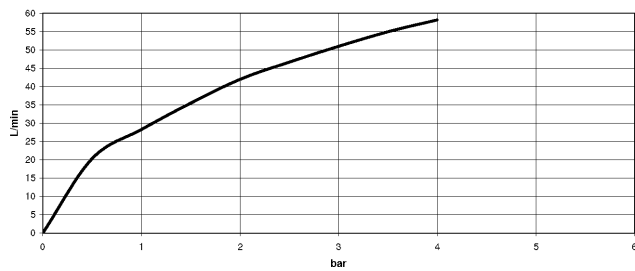

Flow rate chart

Codes & Standards

ASME A112.18.1

cUPC

EN 1717

Scottish Water
Byelaws

UK Water Supply
Regulations