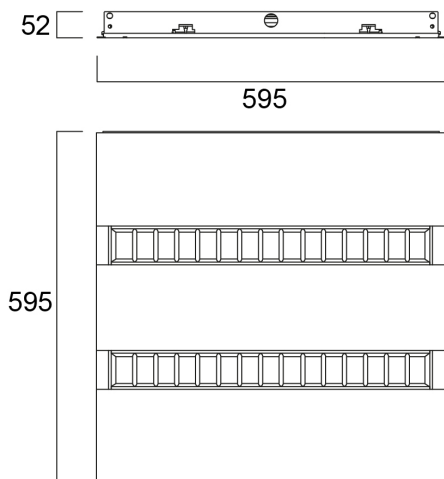

Technical Assets

Dimensions (mm)