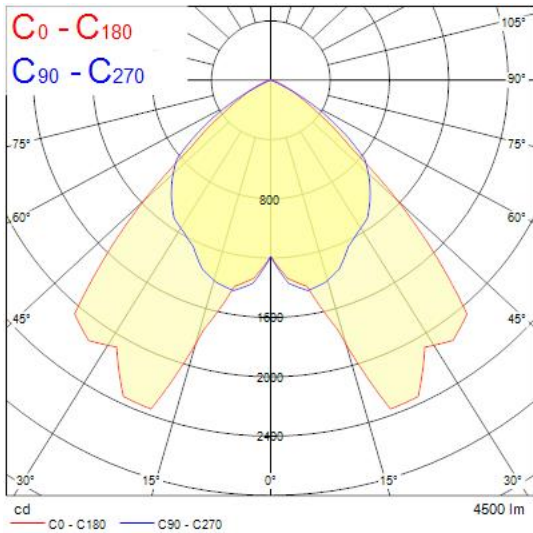

RANA HELIOS R 600 3L LOUV+PRI DALI 0044991

Photobiological Risk Group	RG1
Total power consumption (W)	31
Electrical protection	Class I
Control gear type	LED driver constant current
Housing colour	RAL9016
IP rating	IP20
IK rating	IK07
Product EAN number	5410288449913
Warranty	5 years
Dimming method	DALI

Photometry