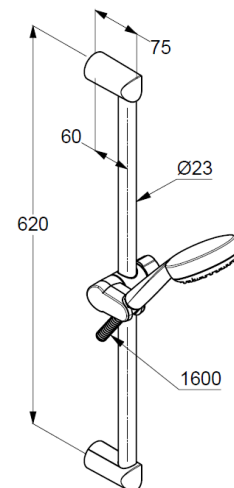

Technische Daten/ Technical Data

KLUDI LOGO
shower set 1 S
DN 15

Ref.: 6816005-00

Finishes:
05 chrome

Product description
Manufacturer KLUDI GmbH & Co. KG
Typ: KLUDI LOGO
shower set 1 S
Ref.: 6816005-00

hand shower 1 S
flow rate at 3 bar 15 l/min.
1 spray pattern
with cleaning system
connection G1/2
sieve seal

shower hose
plastic coated
with metal-effect
with conical nuts
G1/2 x G1/2 x 1600mm

wall rail 600mm
height-adjustable hand shower hook
with fixing material
for rigid wall mounted

Produktabbildung/ Product picture

Maßzeichnung/ Dimensional drawing

Durchfluss/ Flow rate